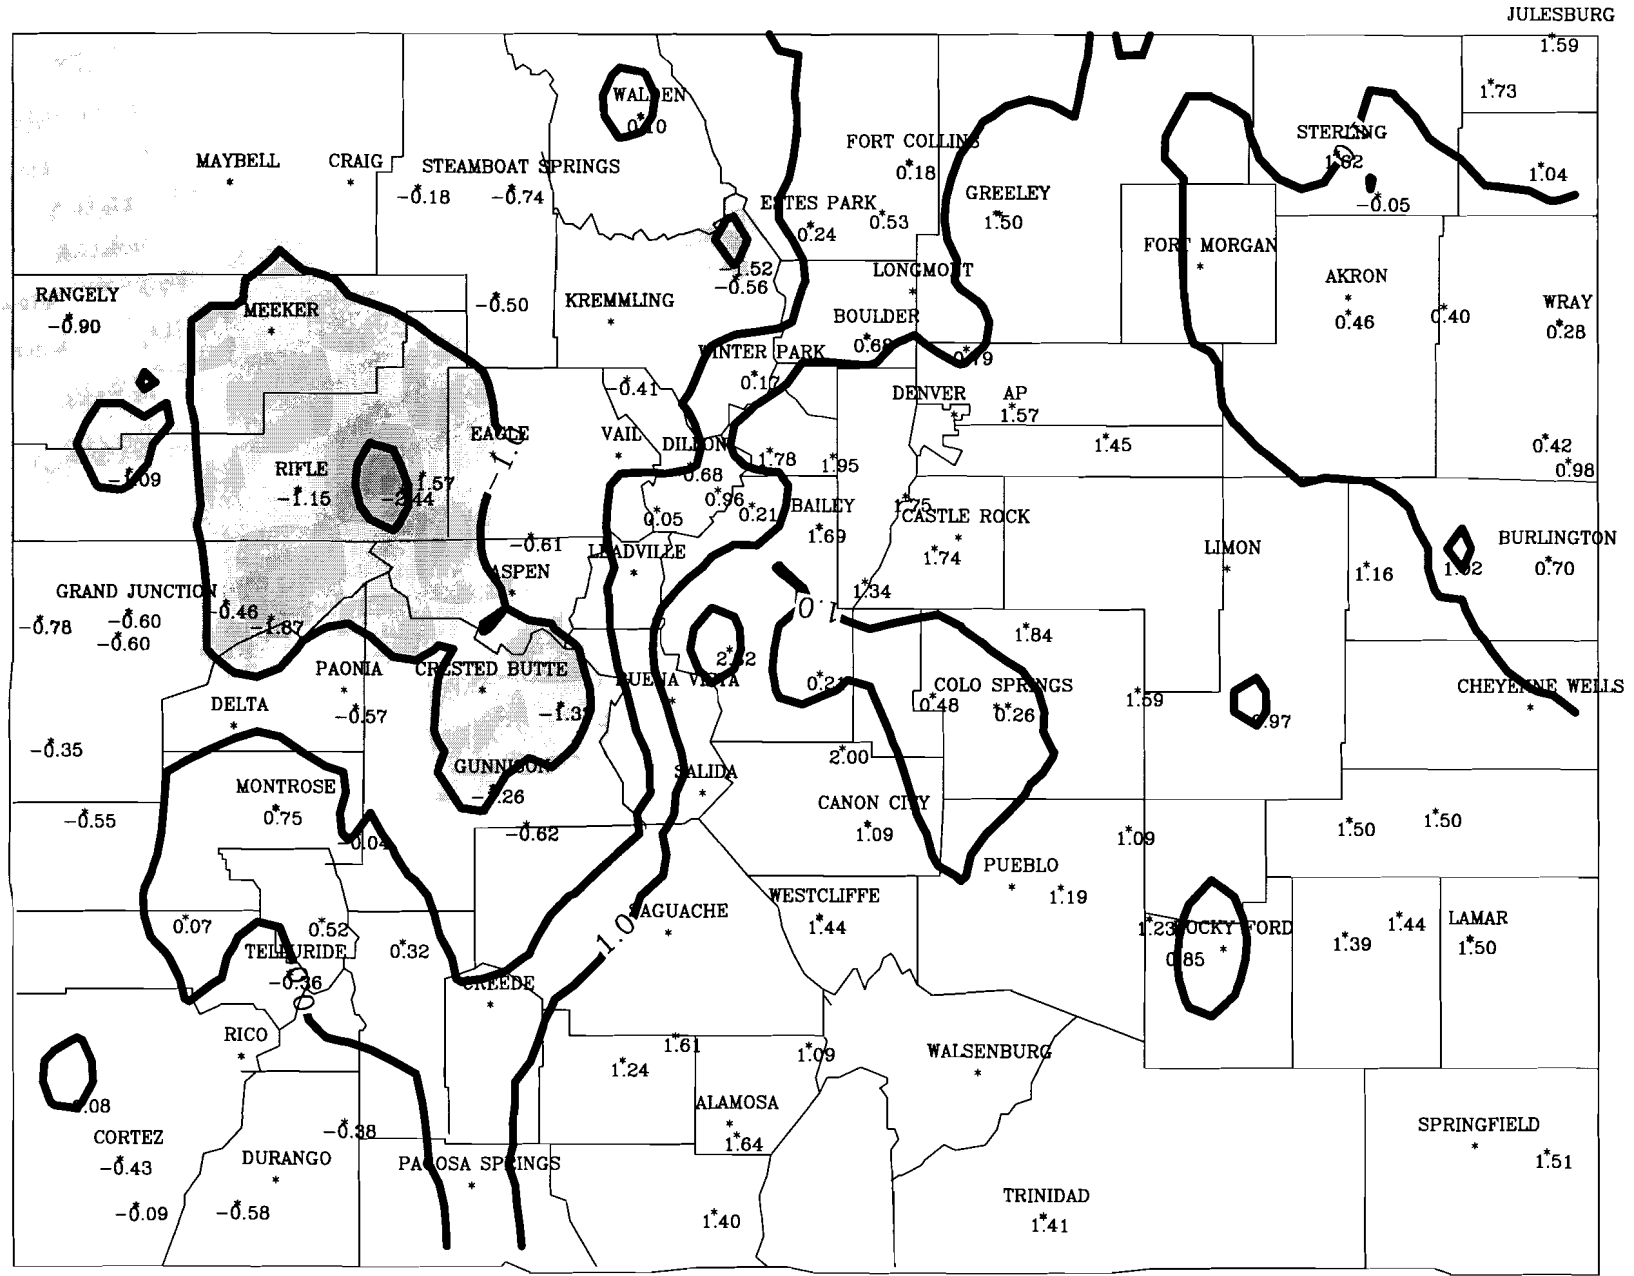

Colorado

5/2007 6 mon. SPI

100 % < 2.0	7 % < -1.0
57 % < 1.0	0 % < -2.0
36 % < 0.0	0 % < -3.0

Produced by:
Colorado Climate Center
Fort Collins, CO