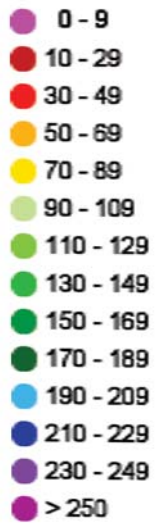

COLORADO

Precipitation
(percent)

Water Year 2003 (October 2002 through May 2003) precipitation as a percent of the 1971-2000 average.