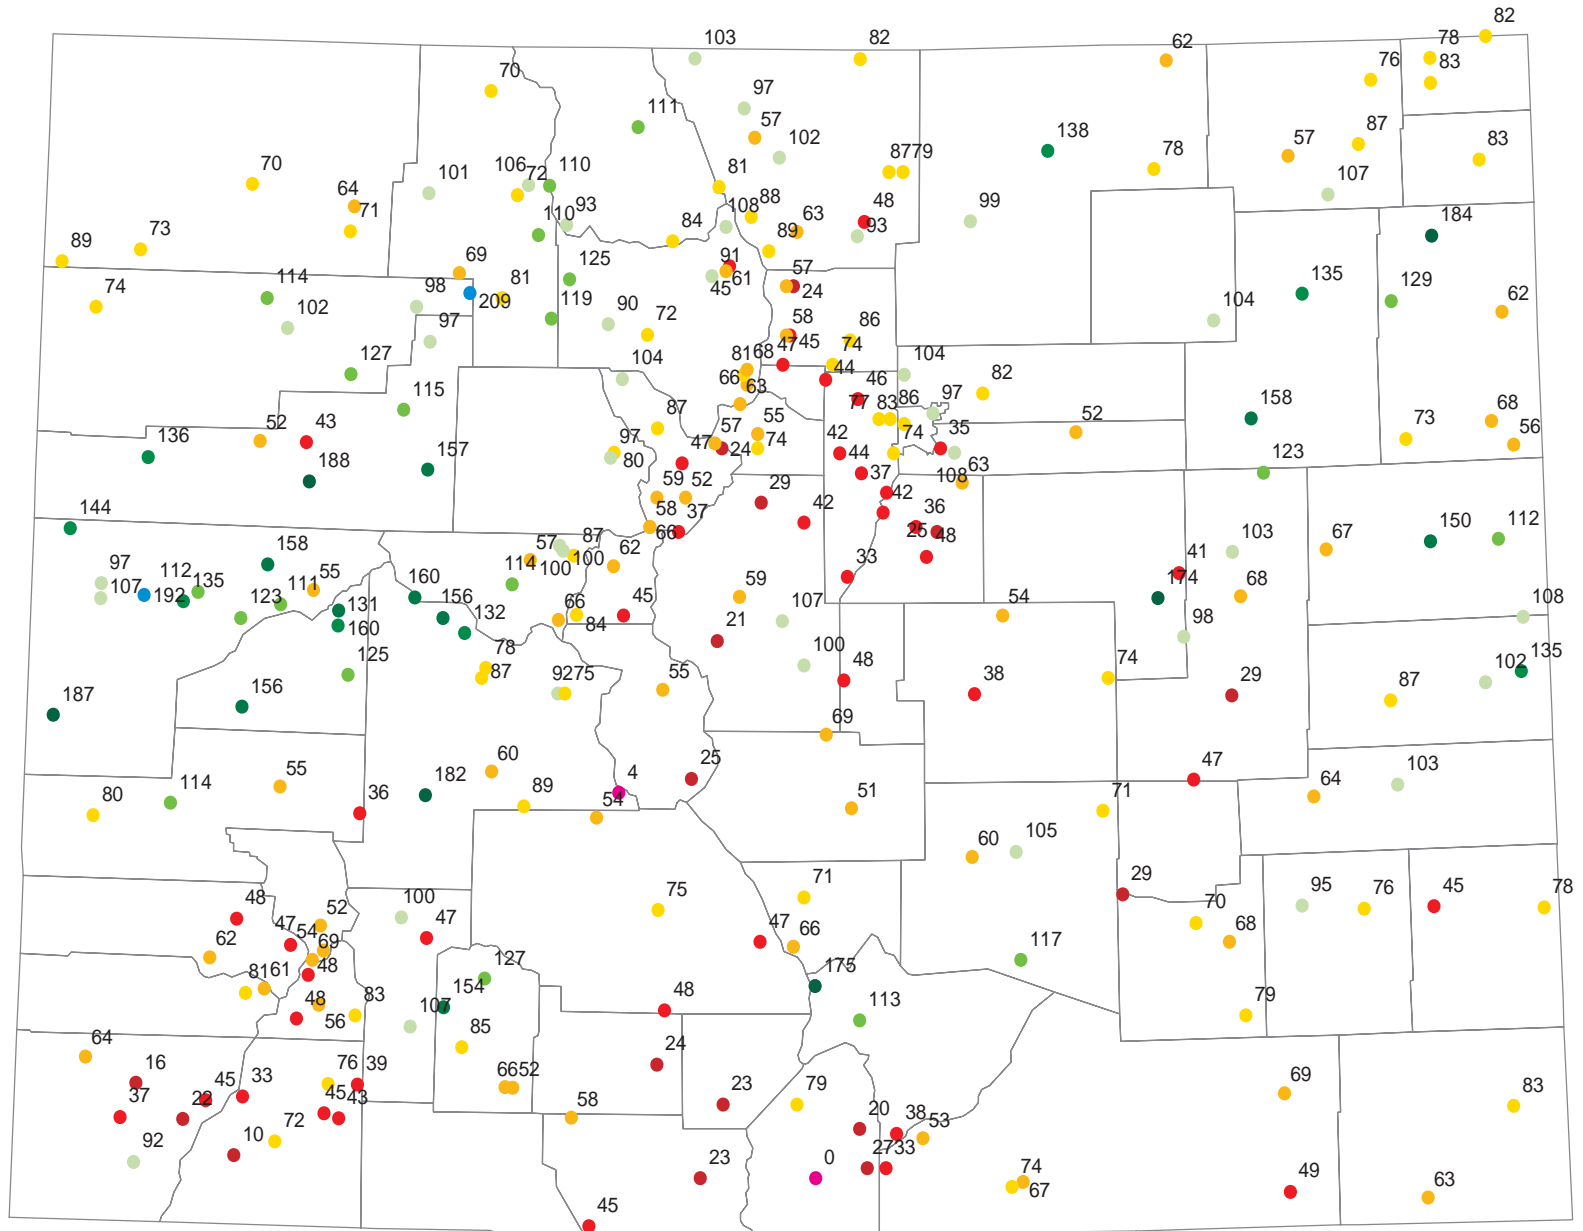

COLORADO

Precipitation
(percent)

Water Year 2003 (October 2002 through May 2003) precipitation as a percent of the 1971-2000 average.