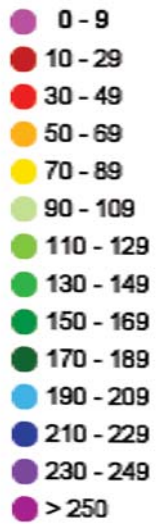

COLORADO

Precipitation
(percent)

Water Year 2003 (October 2002 through April 2003) precipitation as a percent of the 1971-2000 average.