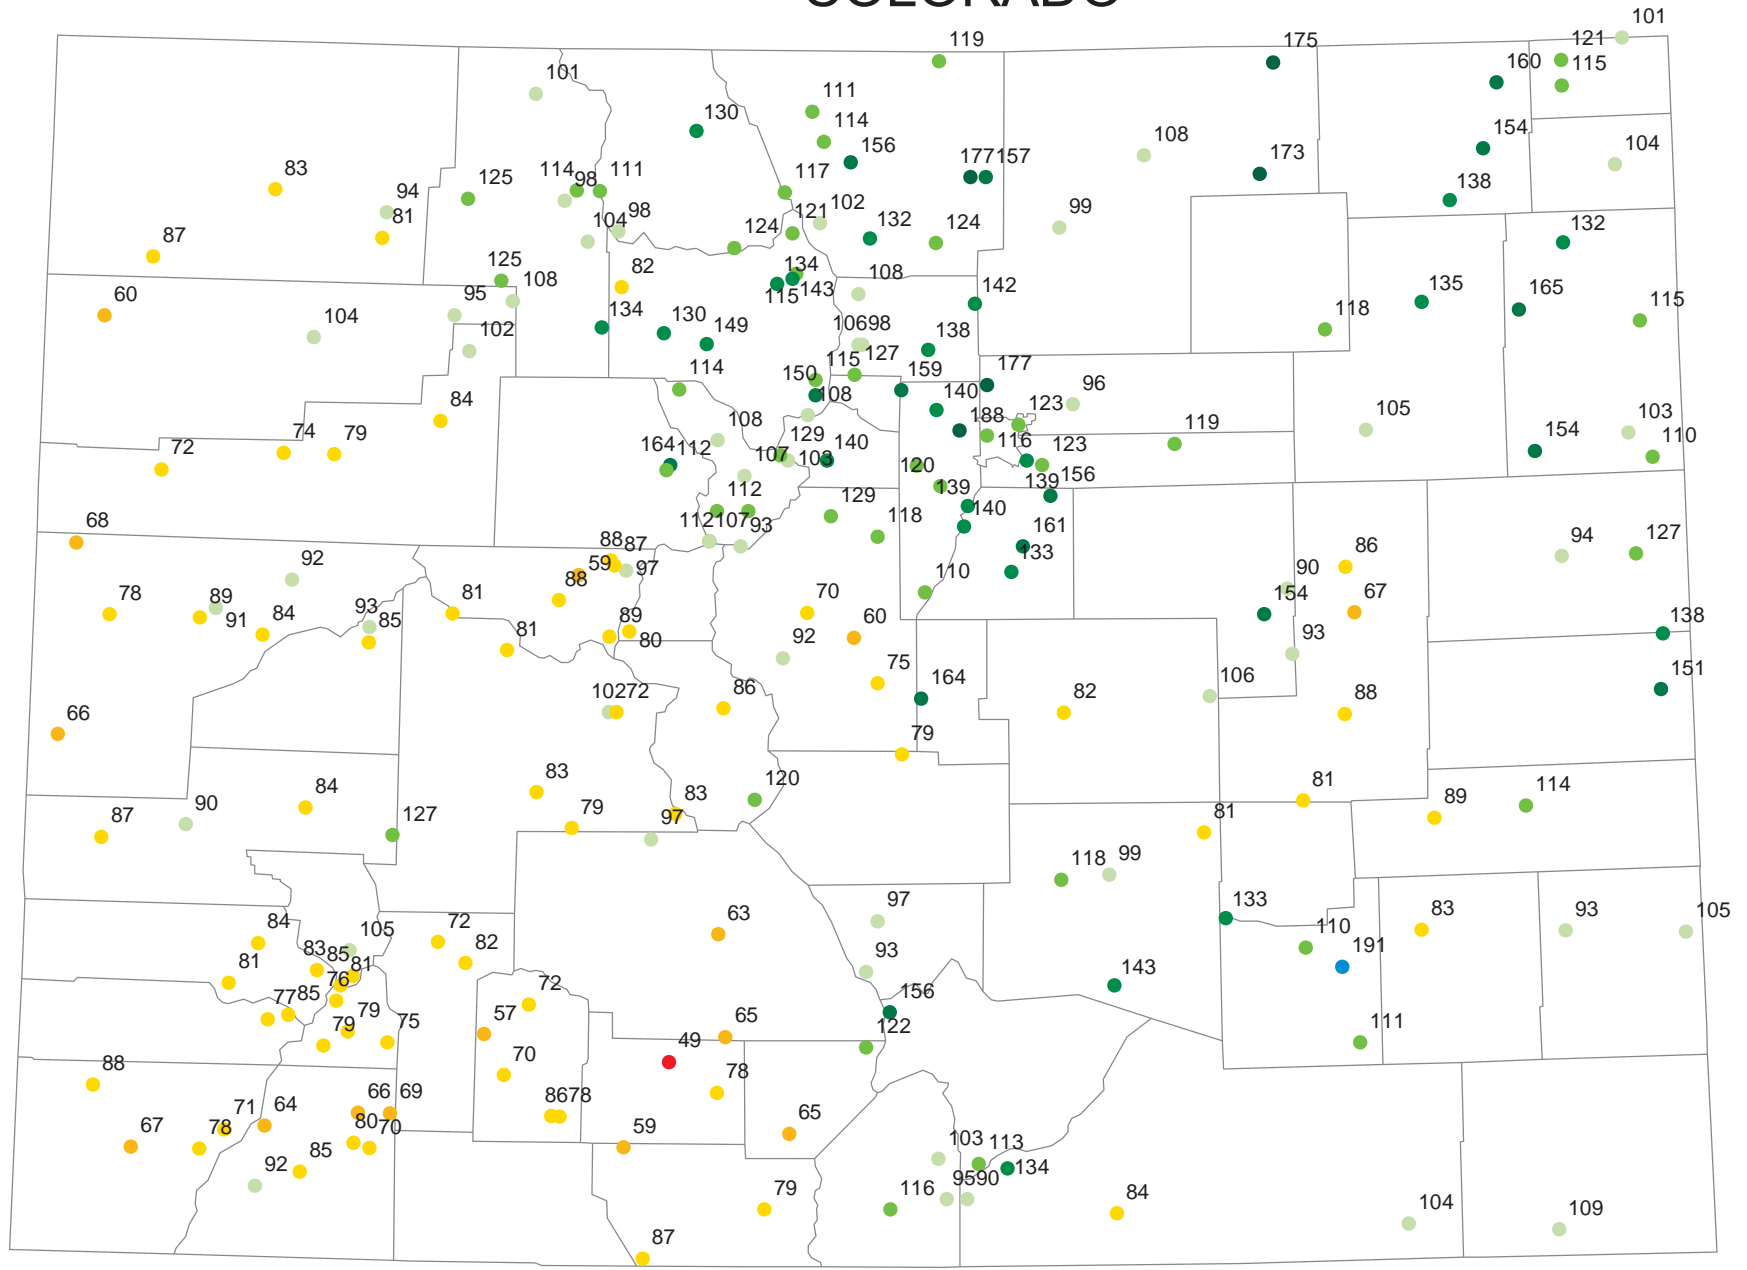

COLORADO

Precipitation
(percent)

Water Year 2003 (October 2002 through April 2003) precipitation as a percent of the 1971-2000 average.