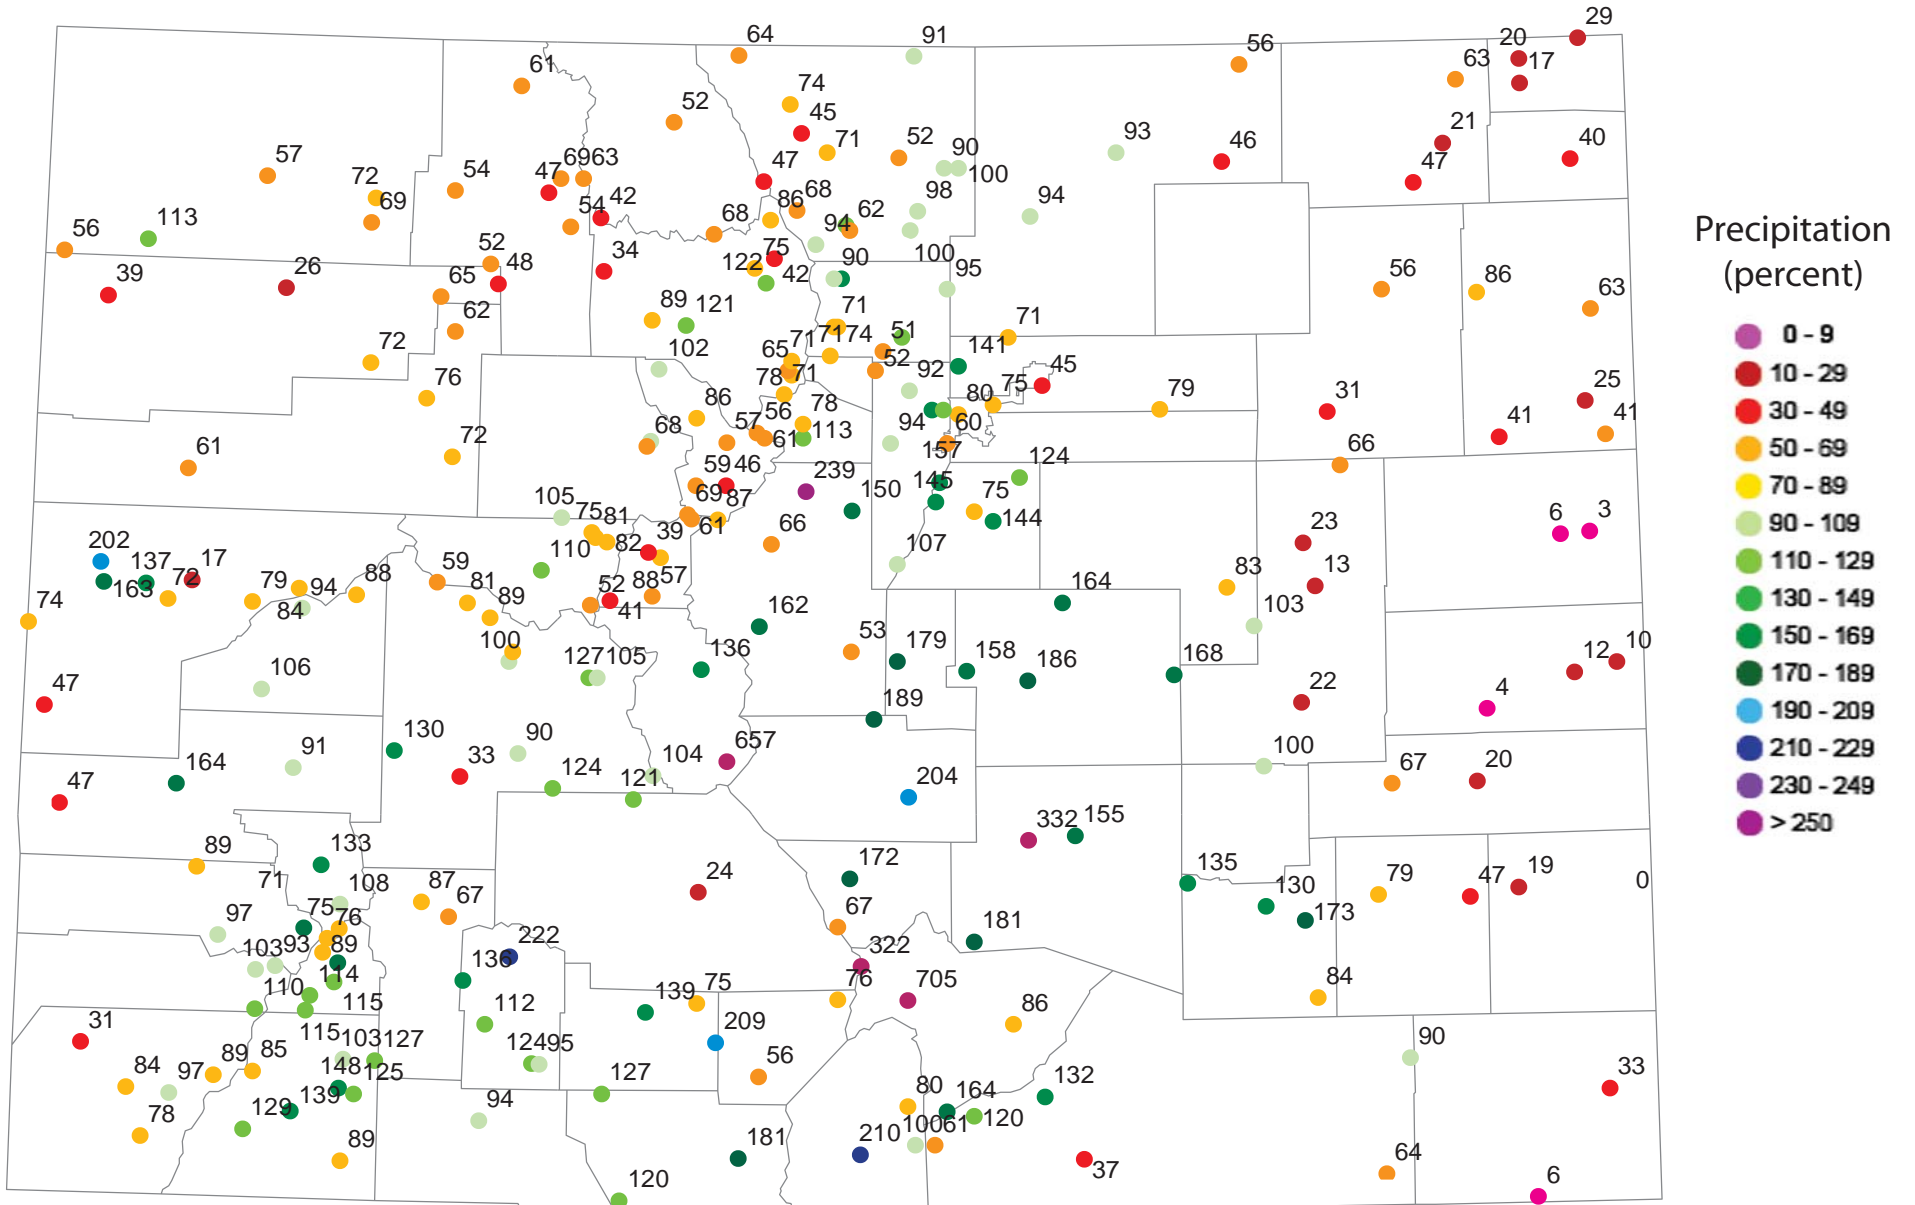

COLORADO

January 2004 precipitation as a percent of the 1971-2000 average.