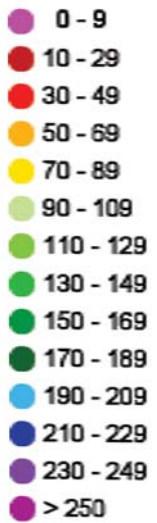

COLORADO

Precipitation
(percent)

April 2003 precipitation as a percent of the 1971-2000 average.