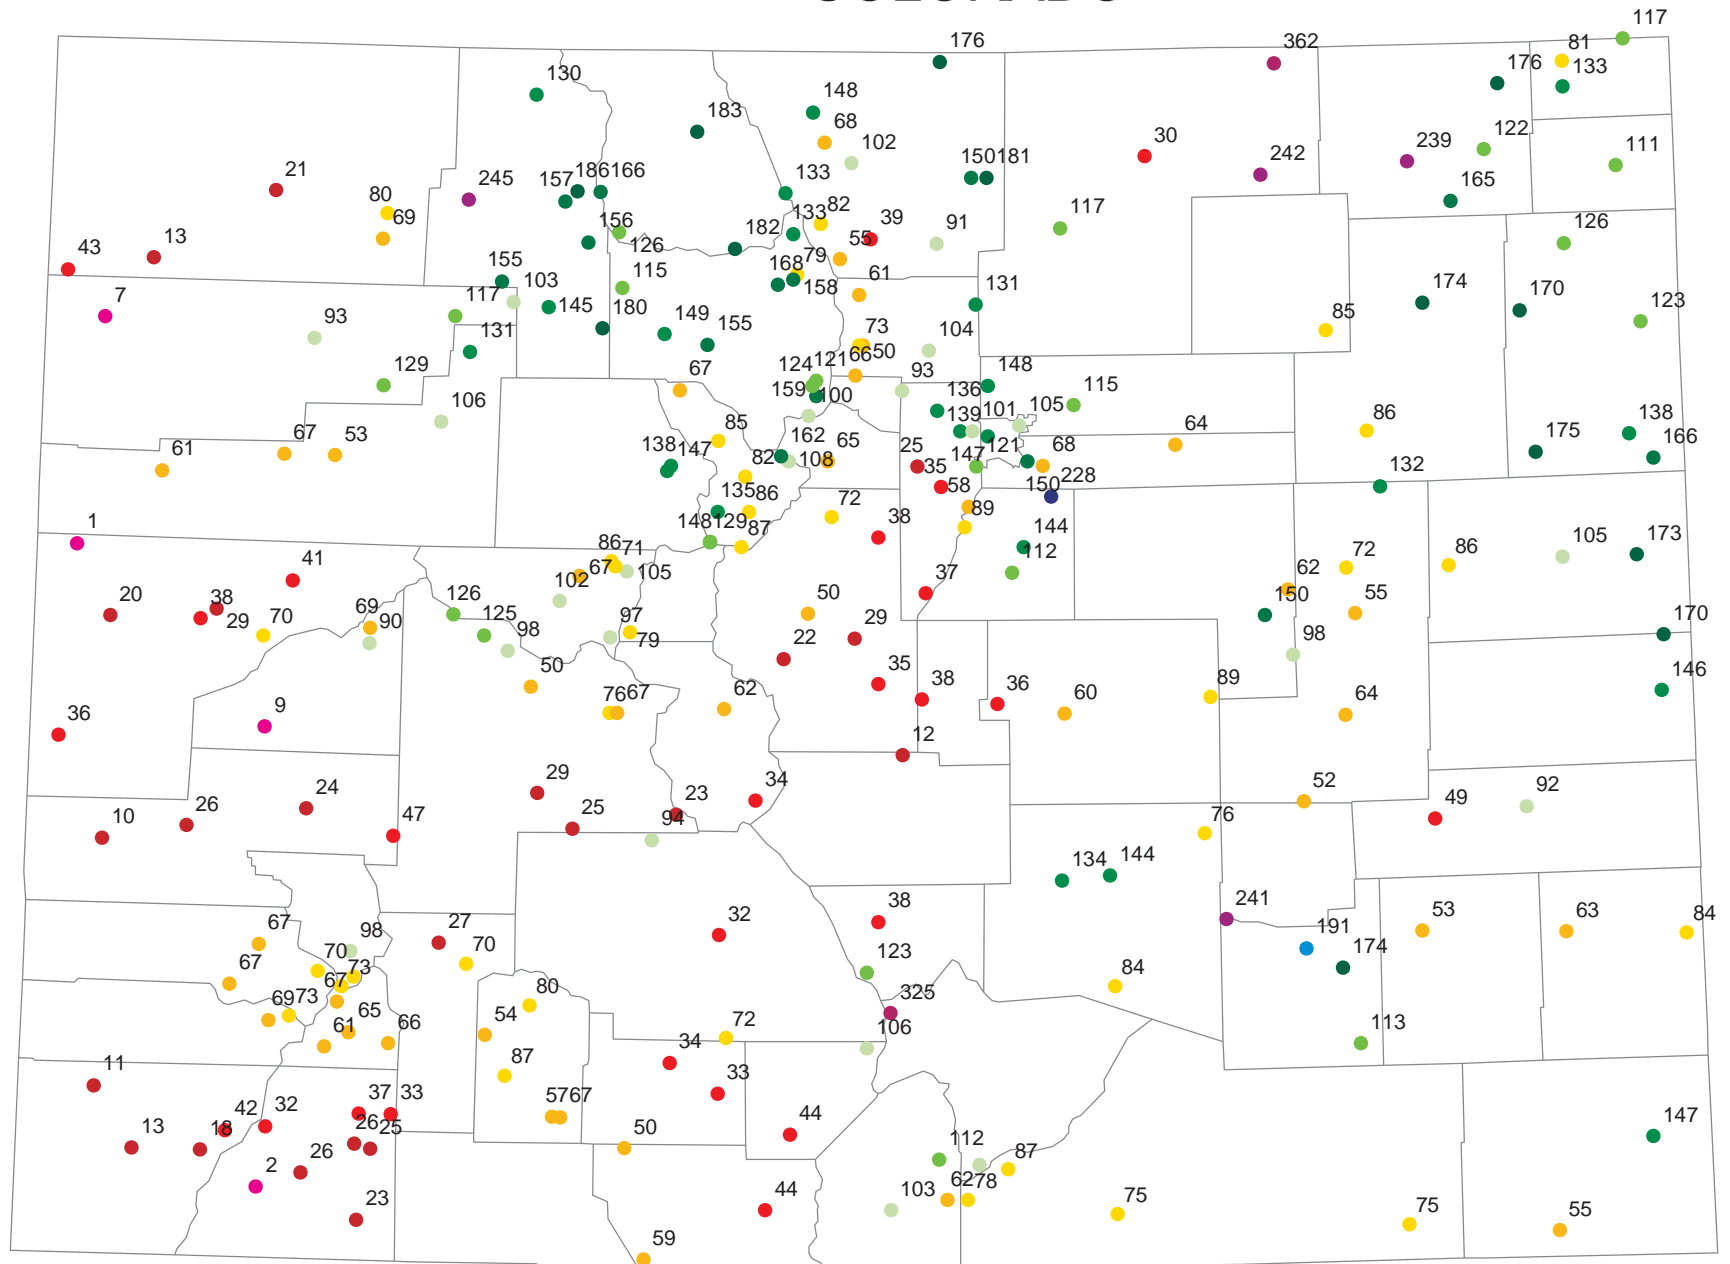

COLORADO

Precipitation
(percent)

April 2003 precipitation as a percent of the 1971-2000 average.