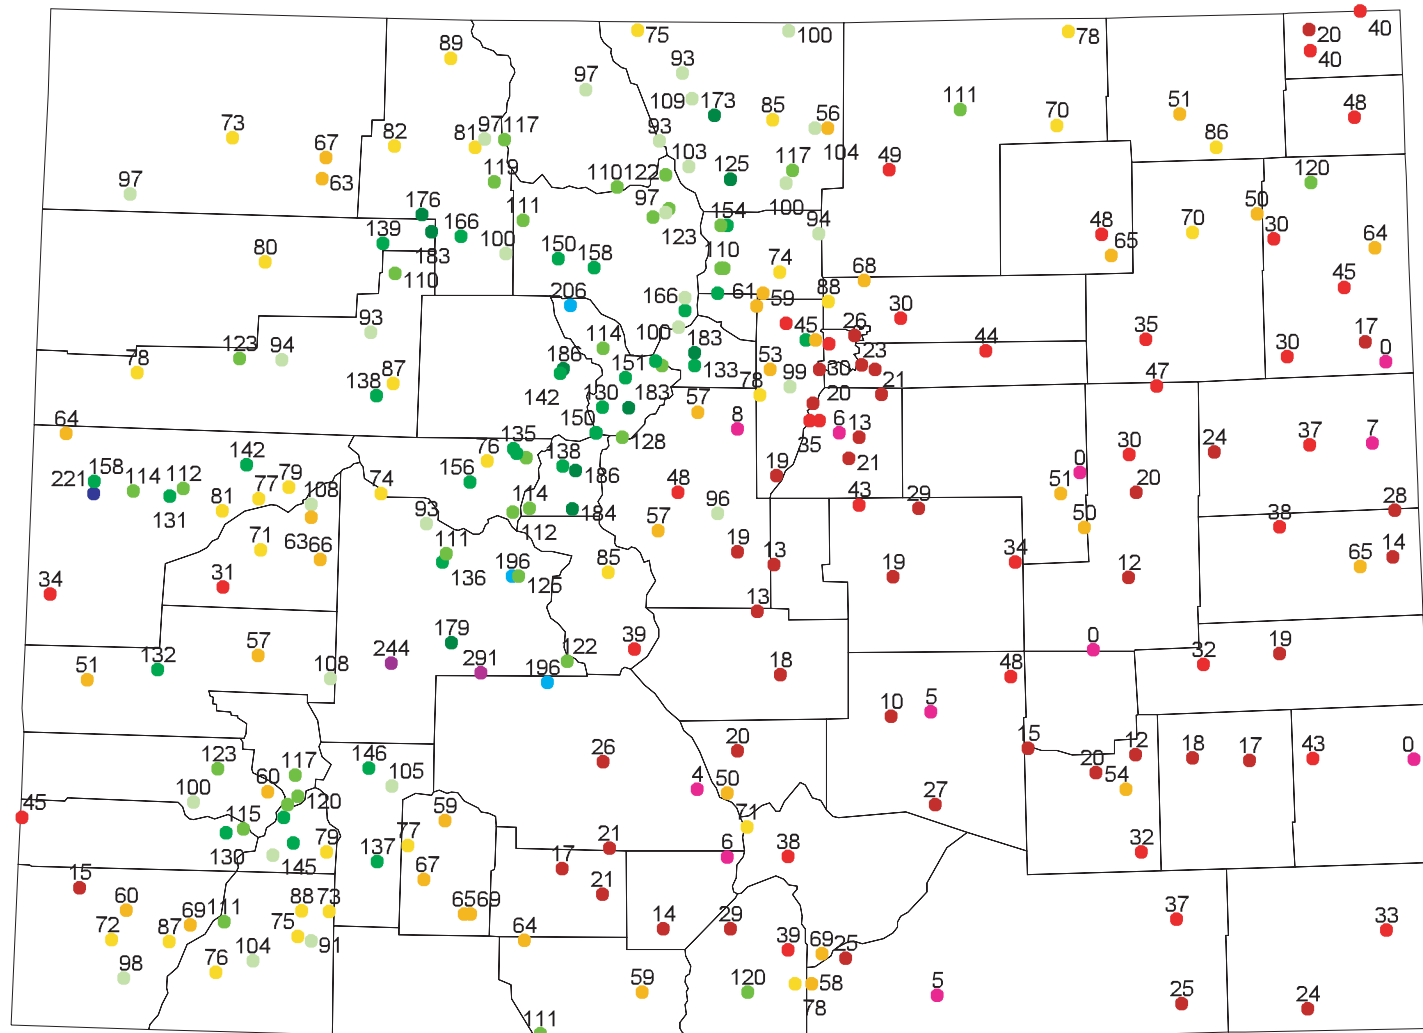

Colorado

Precipitation
(Percent)

November 2002 precipitation as a percent of the 1961-1990 average.