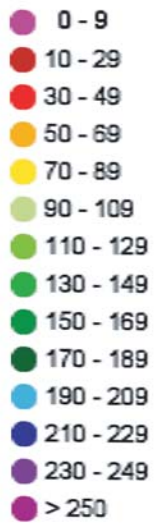

Colorado

Precipitation
(Percent)

November 2002 precipitation as a percent of the 1961-1990 average.