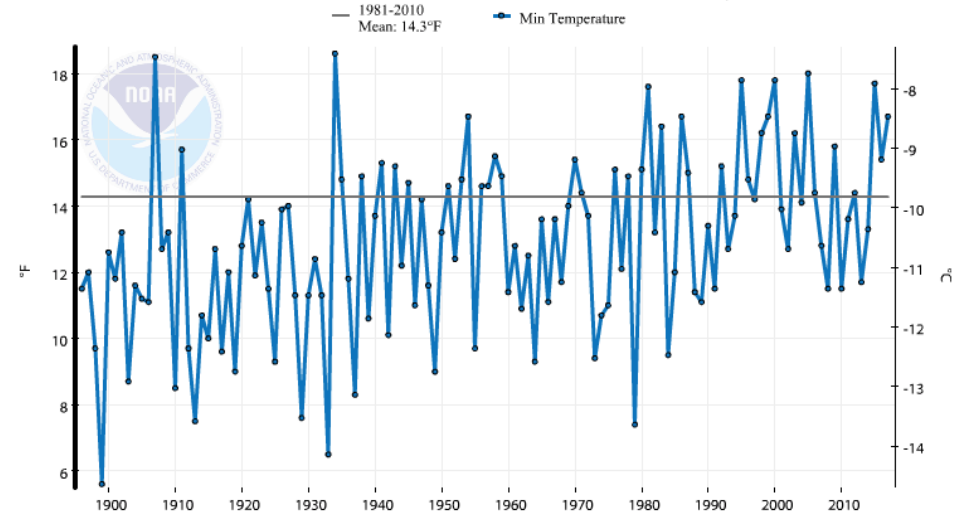

Trends in Colorado Temperatures

Colorado, Maximum Temperature, December-February

Colorado, Minimum Temperature, December-February

COLORADO STATE UNIVERSITY

COLORADO CLIMATE CENTER

Providing information and expertise on Colorado's complex climate