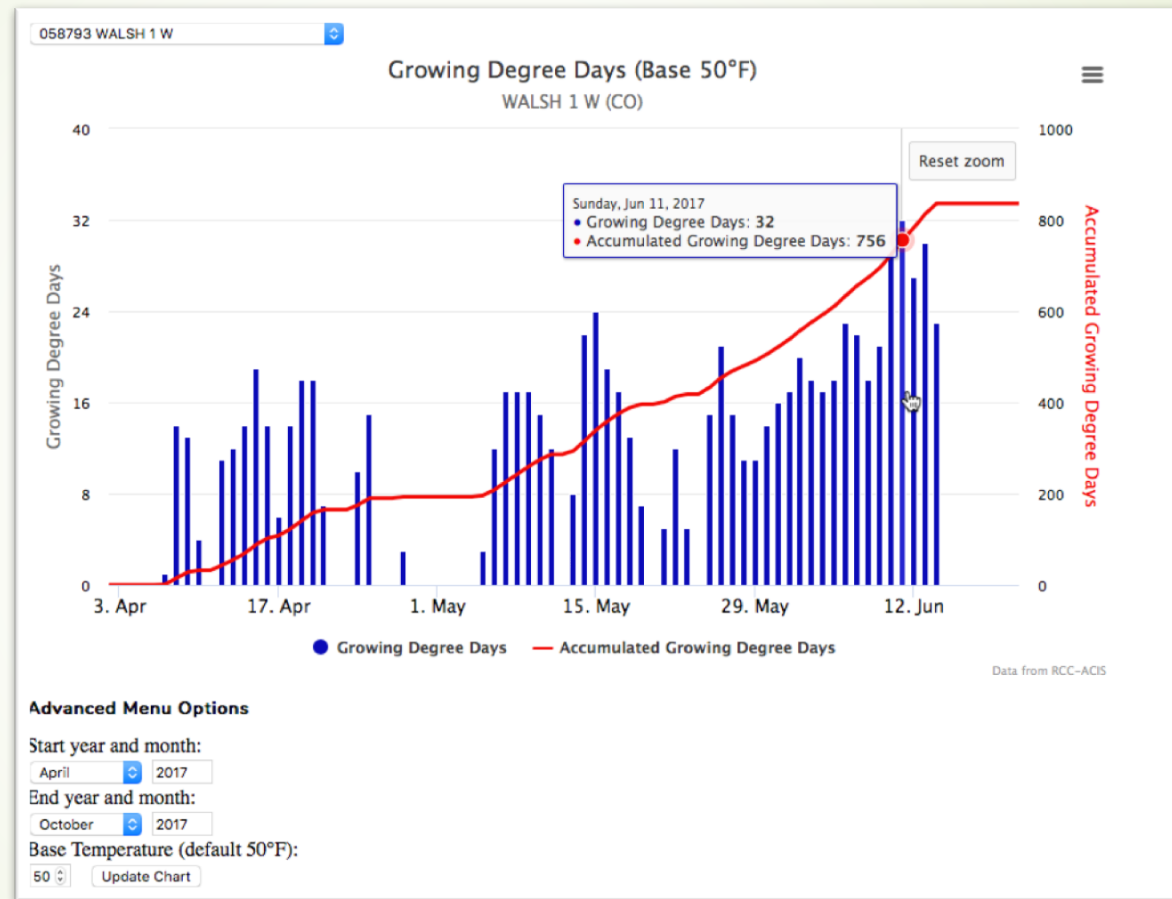

<http://climate.colostate.edu/tools.html>

COLORADO STATE UNIVERSITY

COLORADO CLIMATE CENTER

Providing information and expertise on Colorado's complex climate