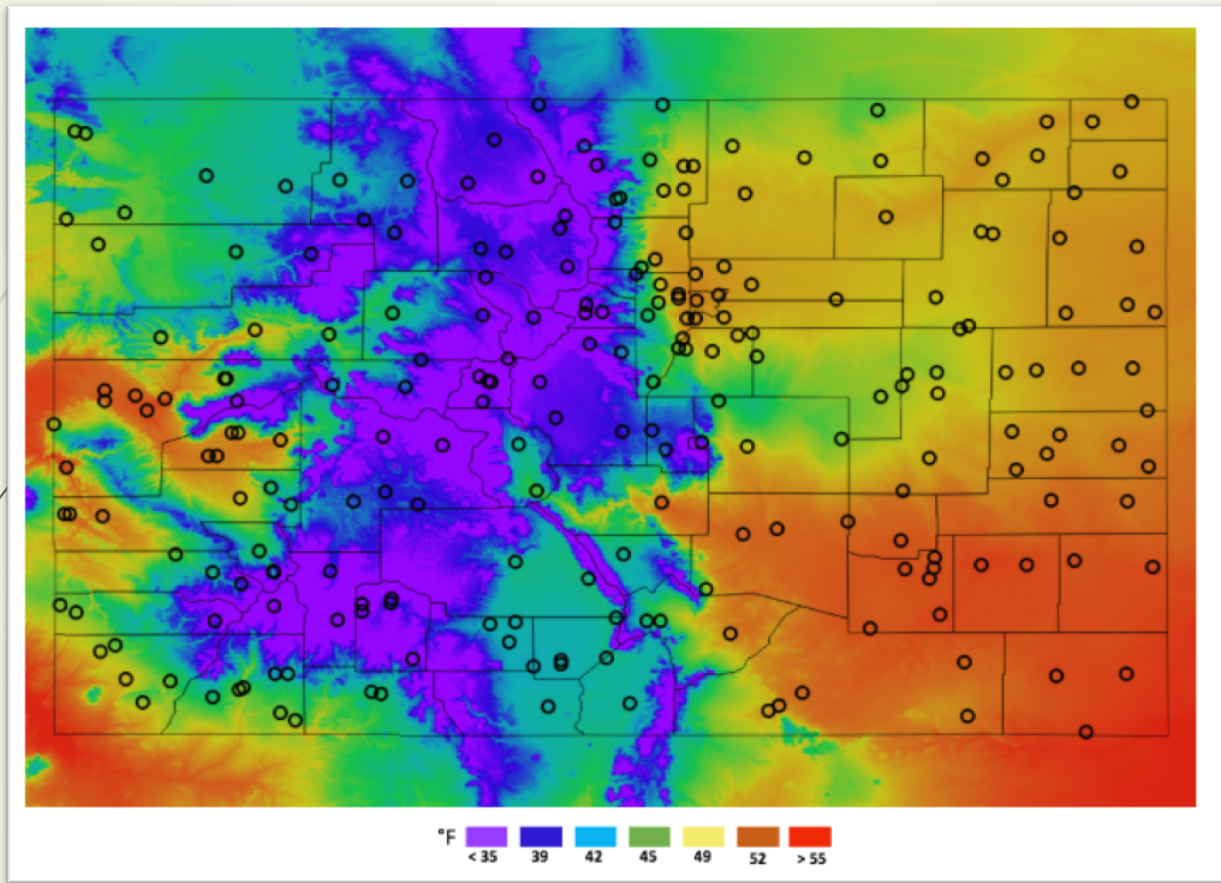

Colorado's Climate

1981 – 2010
Annual Average
Temperature

COLORADO STATE UNIVERSITY

COLORADO CLIMATE CENTER

Providing information and expertise on Colorado's complex climate