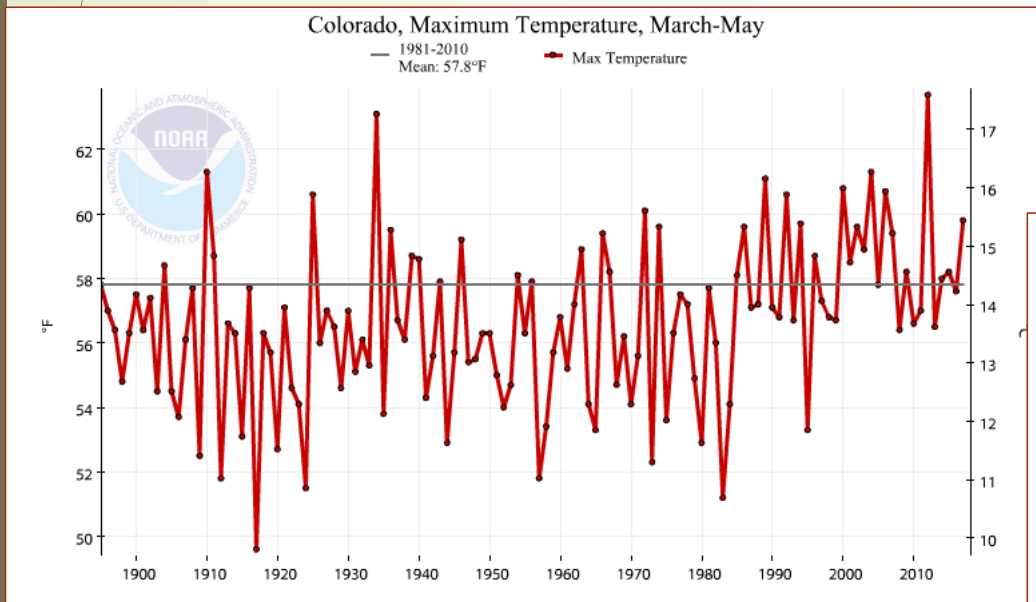

Trends in Colorado Temperatures

COLORADO STATE UNIVERSITY

COLORADO CLIMATE CENTER

Providing information and expertise on Colorado's complex climate