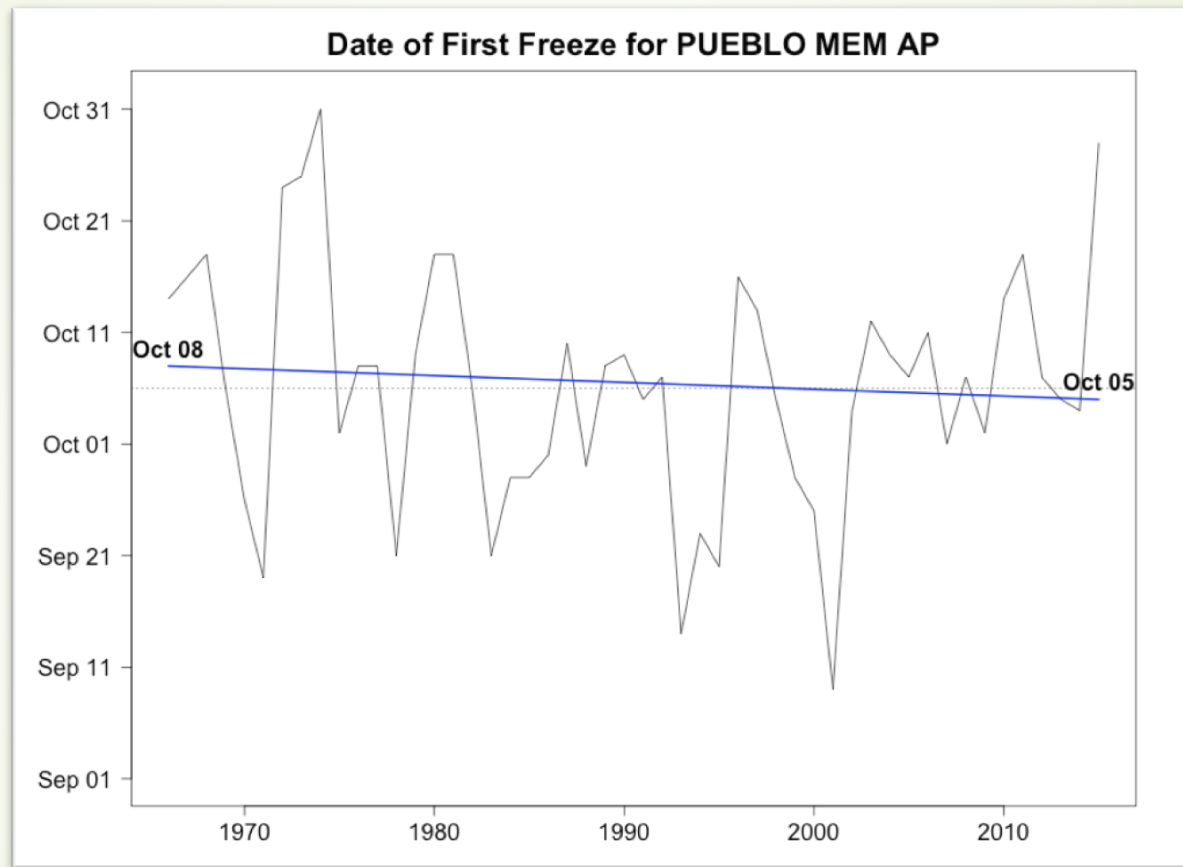

Climate Thresholds – First Frost Date Trends

COLORADO STATE UNIVERSITY

COLORADO CLIMATE CENTER

Providing information and expertise on Colorado's complex climate