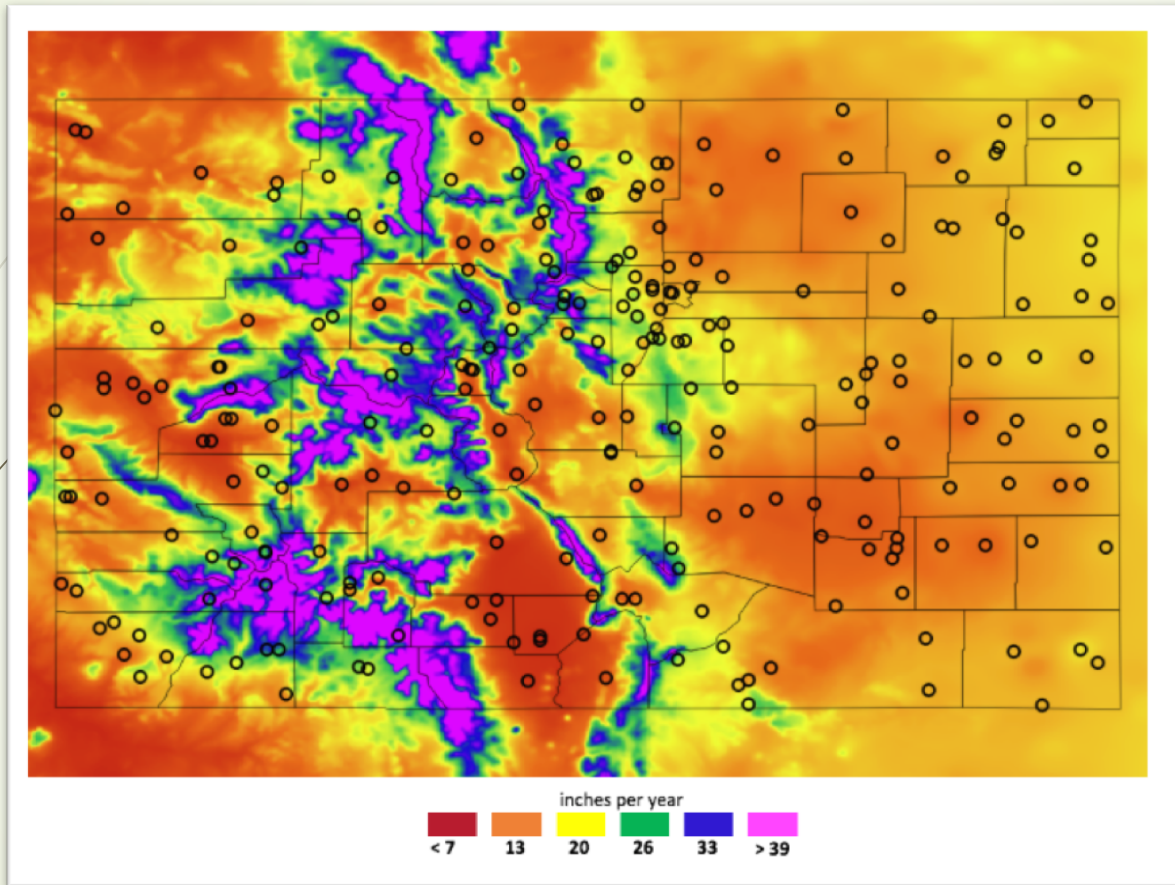

Colorado's Climate

1981 – 2010
Annual Average
Precipitation

COLORADO STATE UNIVERSITY

COLORADO CLIMATE CENTER

Providing information and expertise on Colorado's complex climate