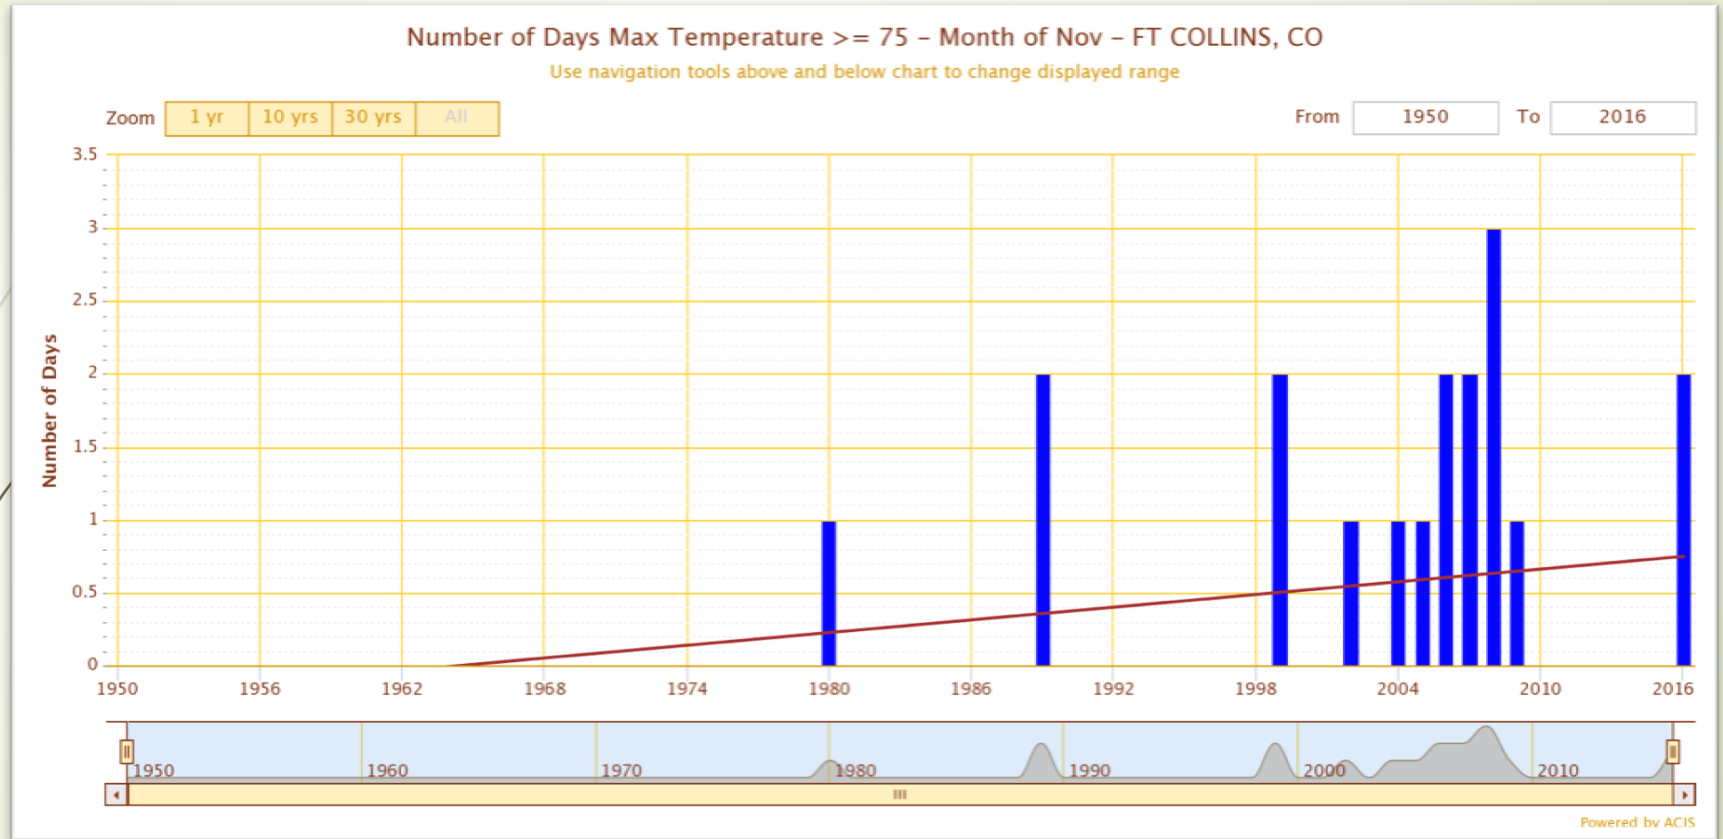

Fall Trends – repeat of large swings?

COLORADO STATE UNIVERSITY

COLORADO CLIMATE CENTER
Providing information and expertise on Colorado's complex climate