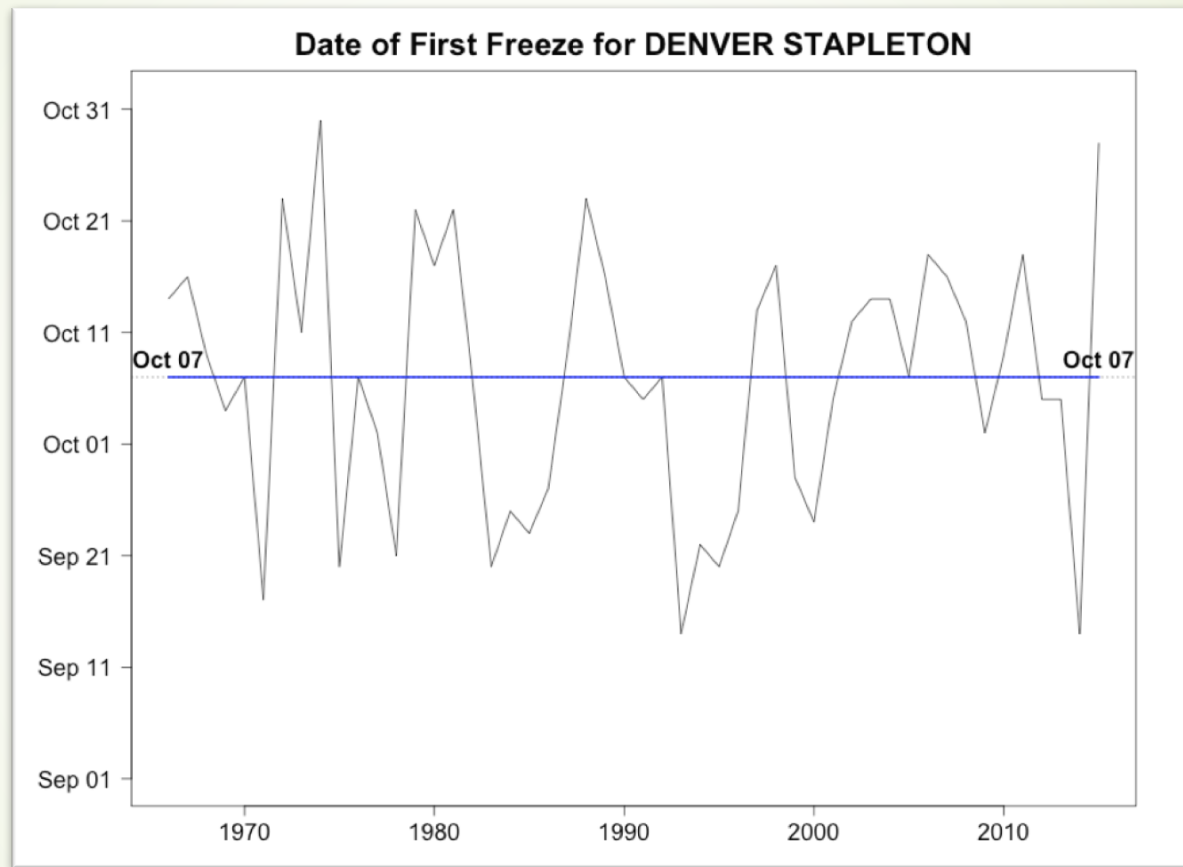

Climate Thresholds – First Frost Date Trends

COLORADO STATE UNIVERSITY

COLORADO CLIMATE CENTER

Providing information and expertise on Colorado's complex climate

Climate Thresholds – First Frost Date Trends