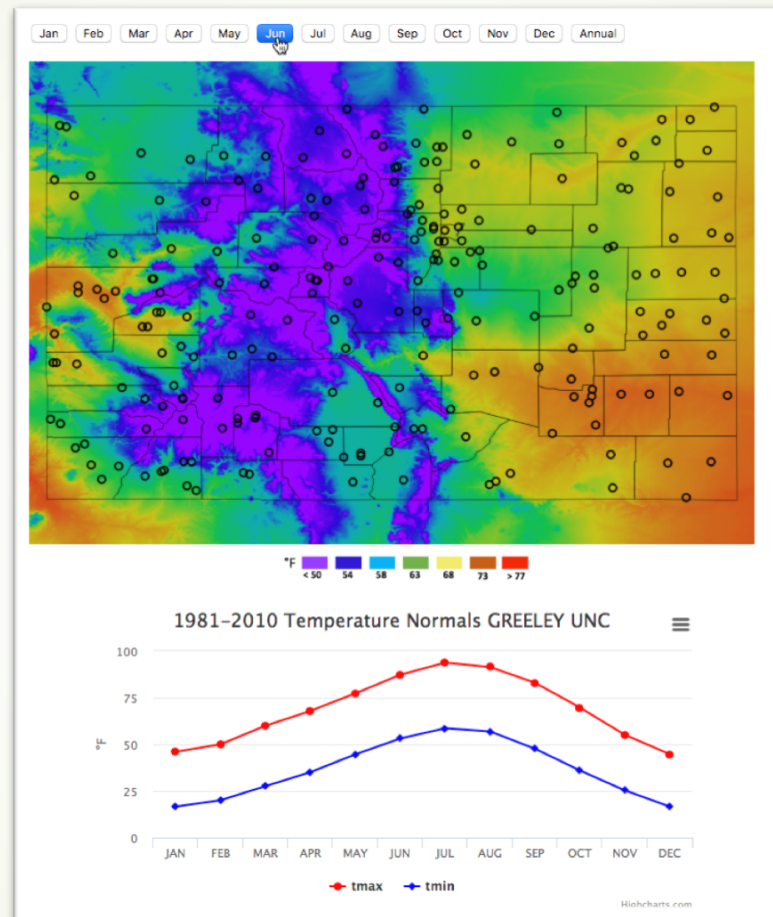

<http://climate.colostate.edu/normals.html>

COLORADO STATE UNIVERSITY

COLORADO CLIMATE CENTER

Providing information and expertise on Colorado's complex climate