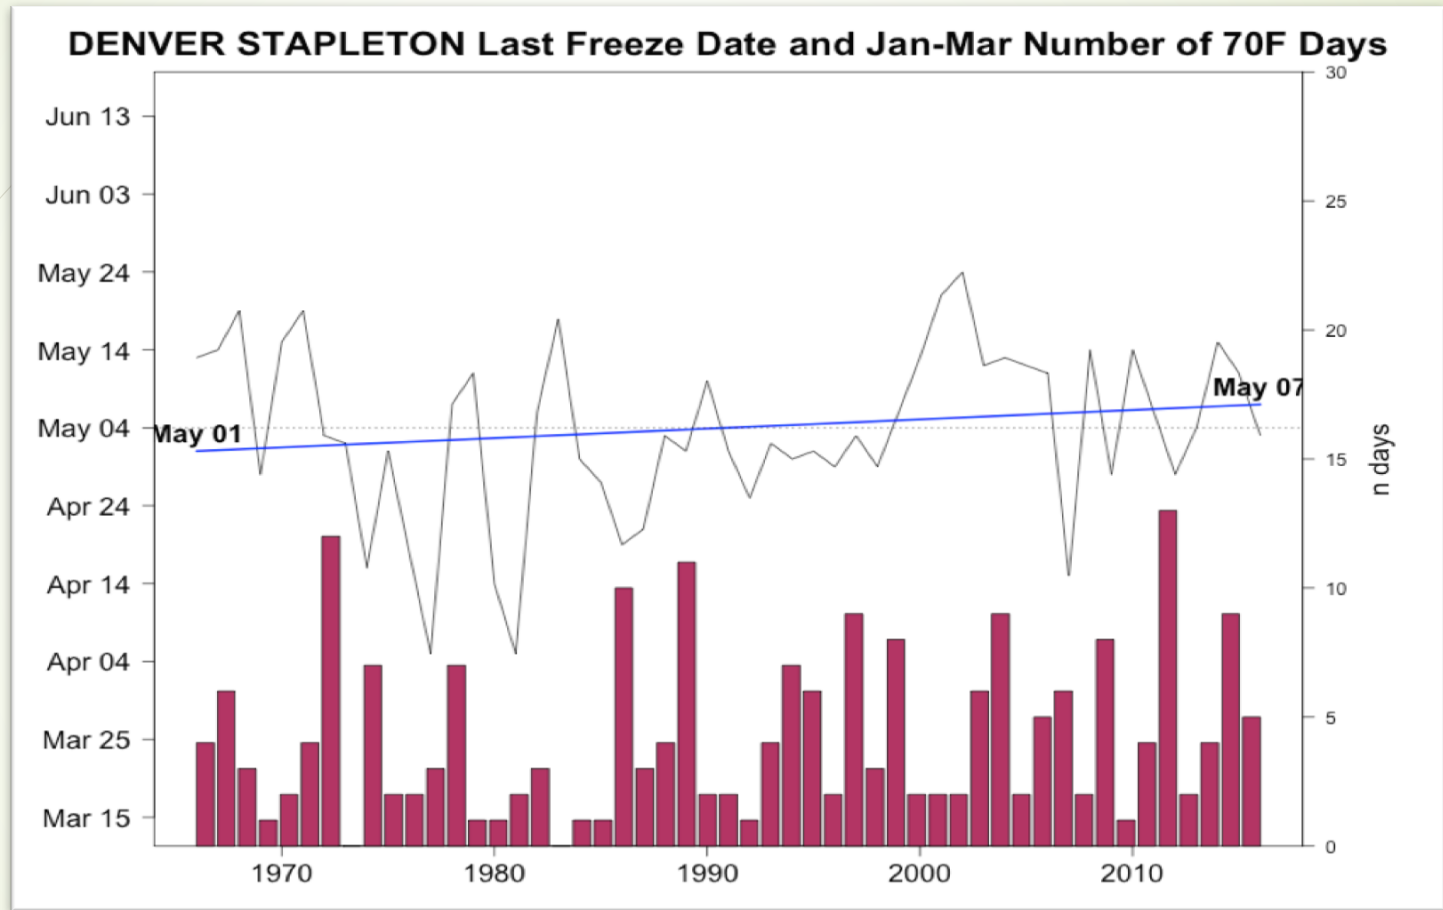

Warm Winters vs. Last Frost Dates

COLORADO STATE UNIVERSITY

COLORADO CLIMATE CENTER

Providing information and expertise on Colorado's complex climate

Warm Winters vs. Last Frost Dates

OLORADO SPRINGS MUNI AP Last Freeze Date and Jan-Mar Number of 70F Da