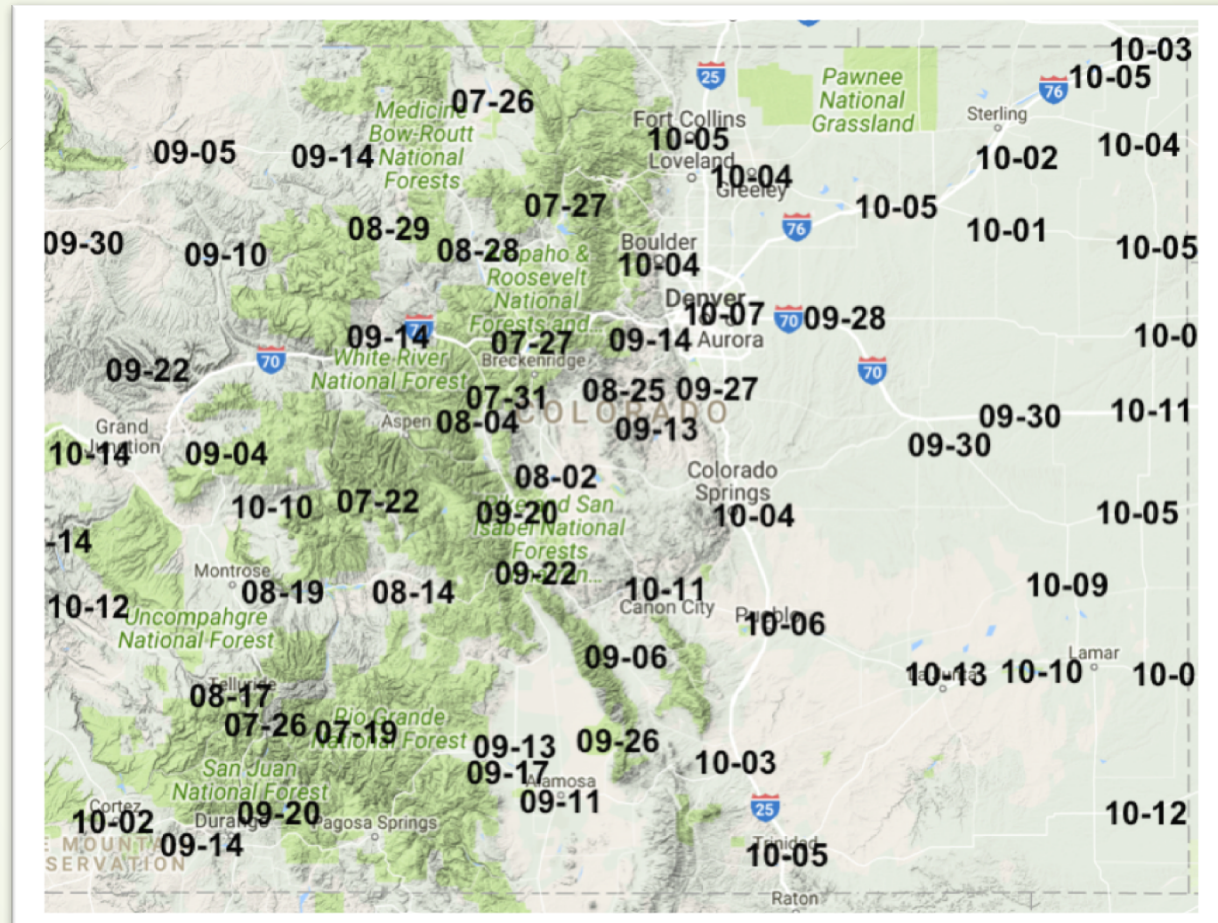

Climate Thresholds – First Frost Date

COLORADO STATE UNIVERSITY

COLORADO CLIMATE CENTER

Providing information and expertise on Colorado's complex climate