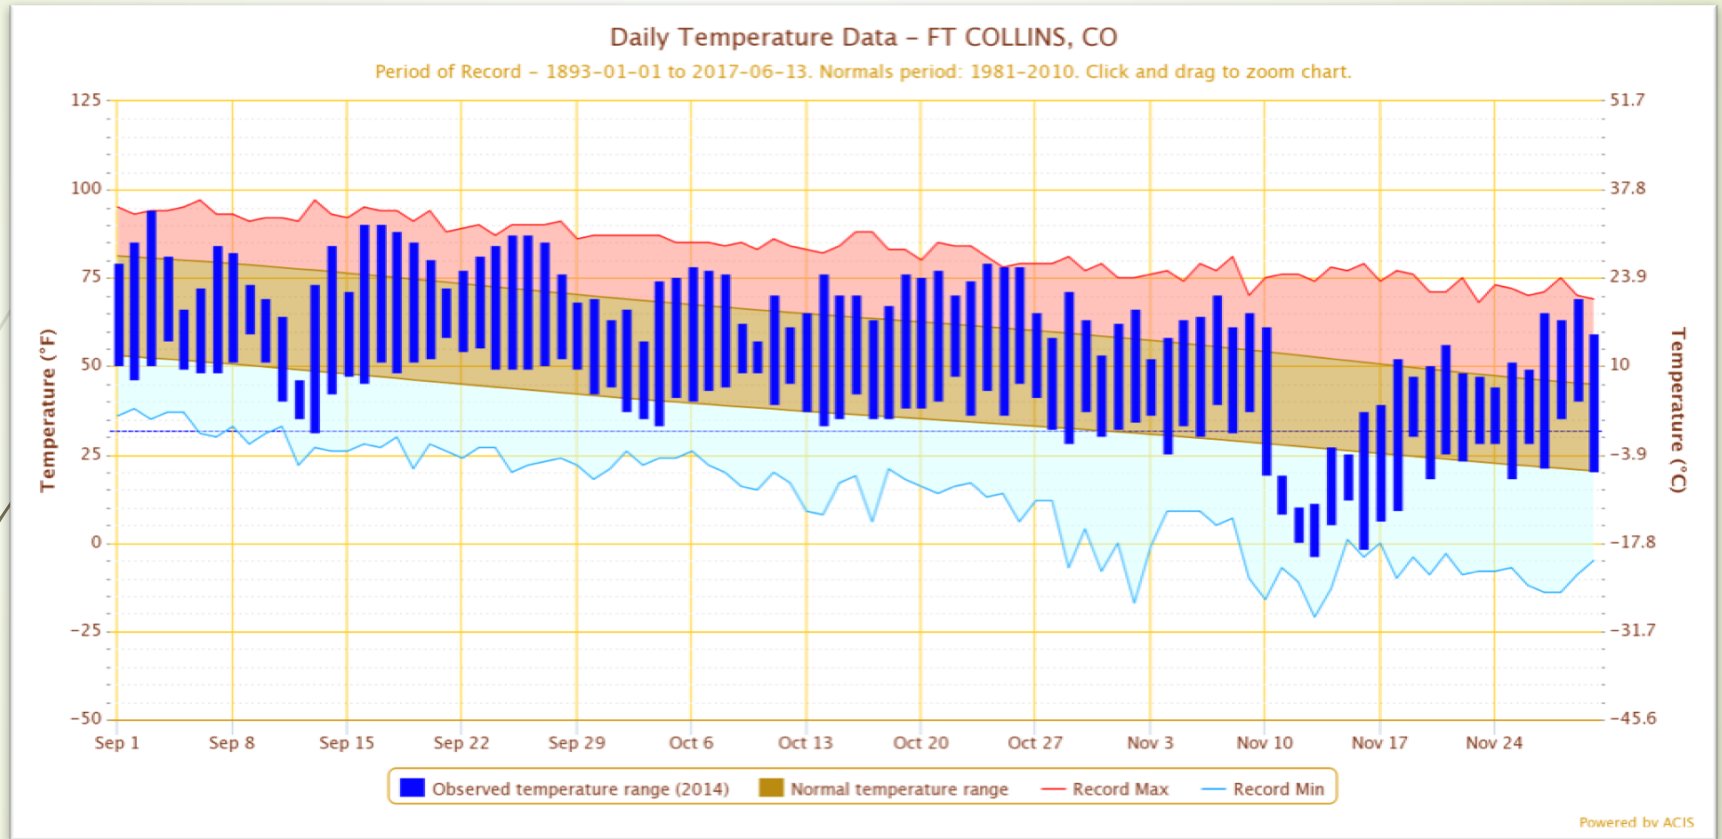

Fall of 2014 – warmth followed by deep freeze

COLORADO STATE UNIVERSITY

COLORADO CLIMATE CENTER
Providing information and expertise on Colorado's complex climate