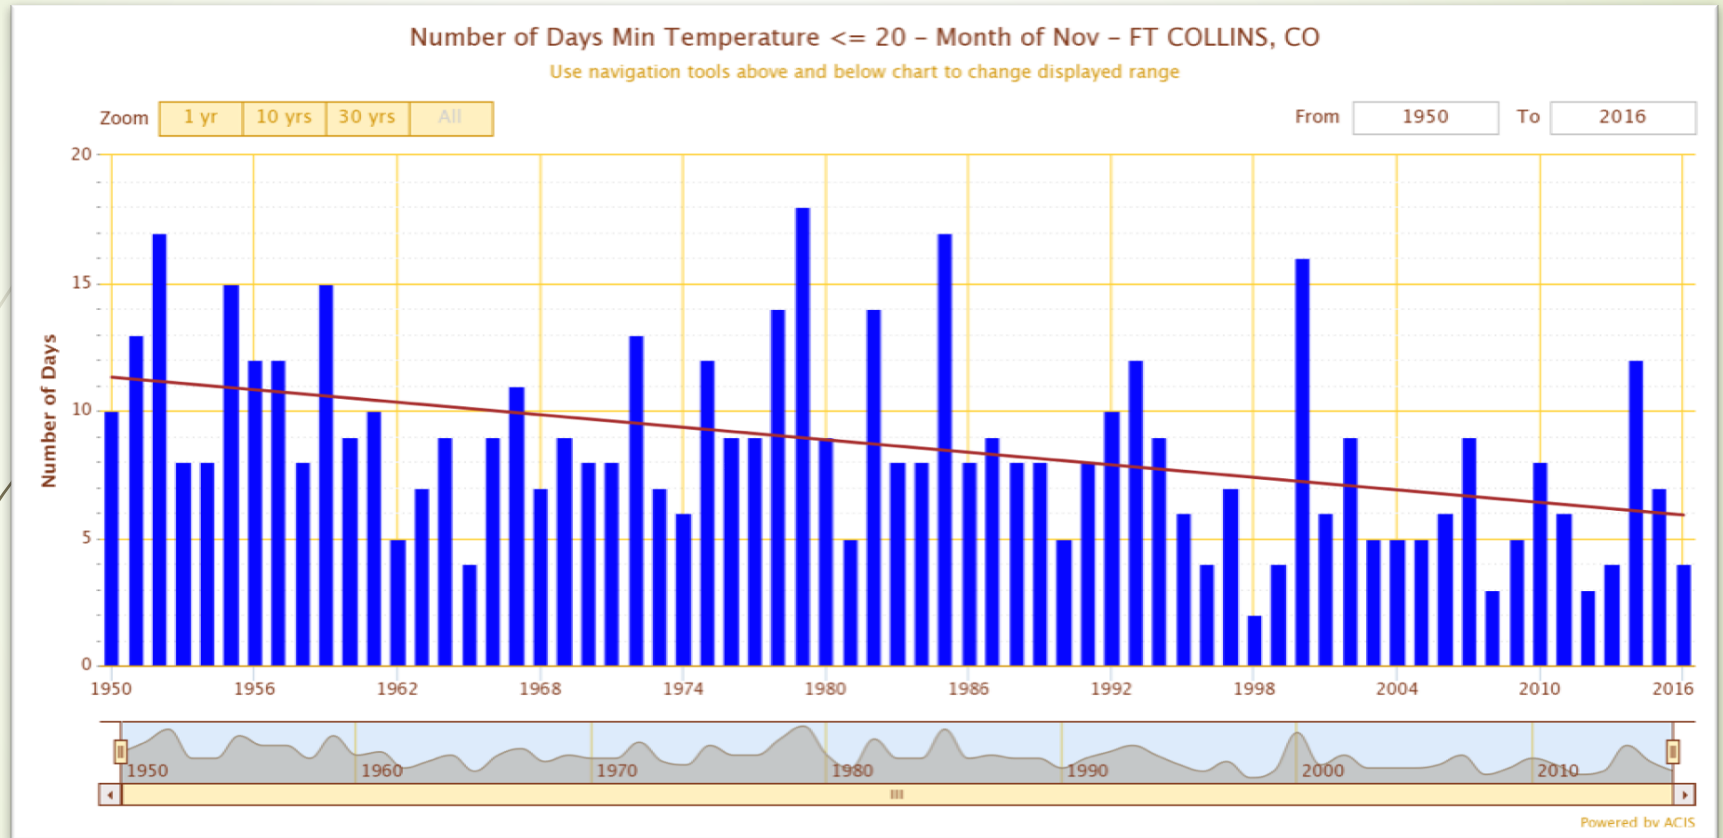

Fall Trends – repeat of large swings?

COLORADO STATE UNIVERSITY

COLORADO CLIMATE CENTER

Providing information and expertise on Colorado's complex climate