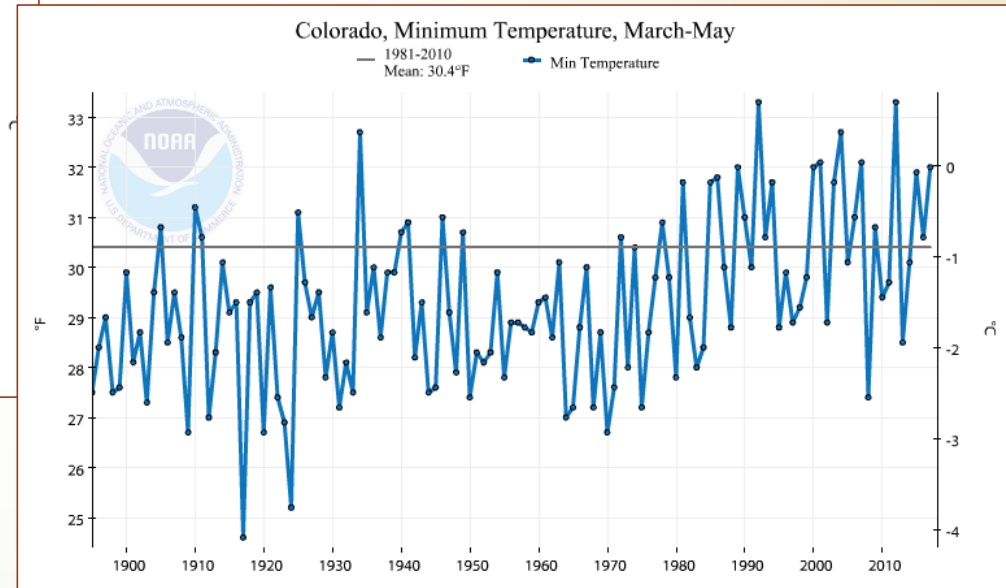

Trends in Colorado Temperatures

COLORADO STATE UNIVERSITY

COLORADO CLIMATE CENTER

Providing information and expertise on Colorado's complex climate