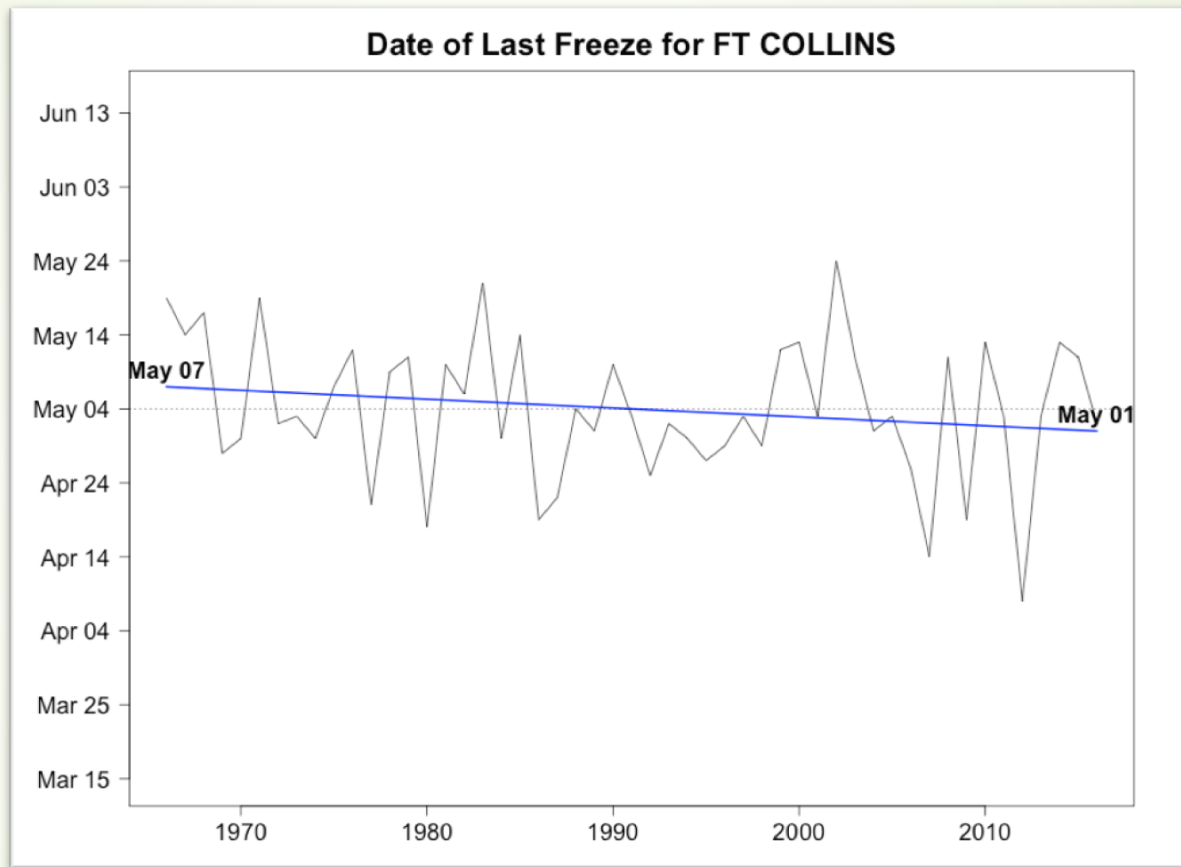

Climate Thresholds – Last Frost Date

COLORADO STATE UNIVERSITY

COLORADO CLIMATE CENTER

Providing information and expertise on Colorado's complex climate

Climate Thresholds – Last Frost Date Trends

COLORADO STATE UNIVERSITY