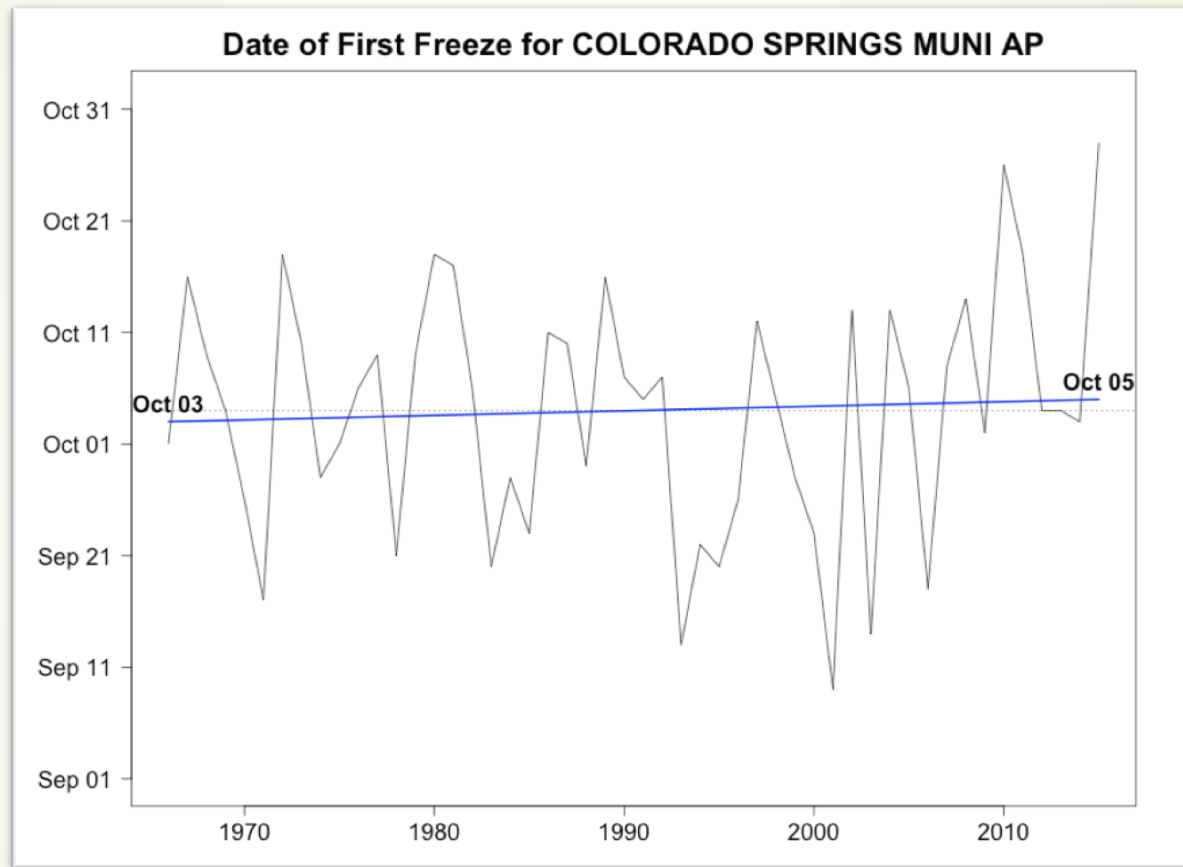

Climate Thresholds – First Frost Date Trends

COLORADO STATE UNIVERSITY

COLORADO CLIMATE CENTER

Providing information and expertise on Colorado's complex climate