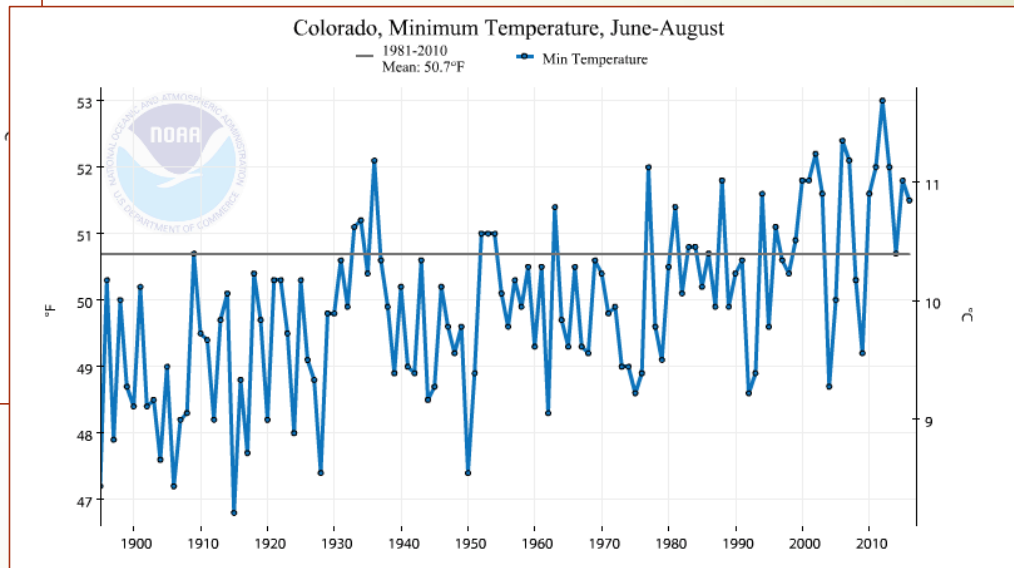

Trends in Colorado Temperatures

COLORADO STATE UNIVERSITY

COLORADO CLIMATE CENTER

Providing information and expertise on Colorado's complex climate