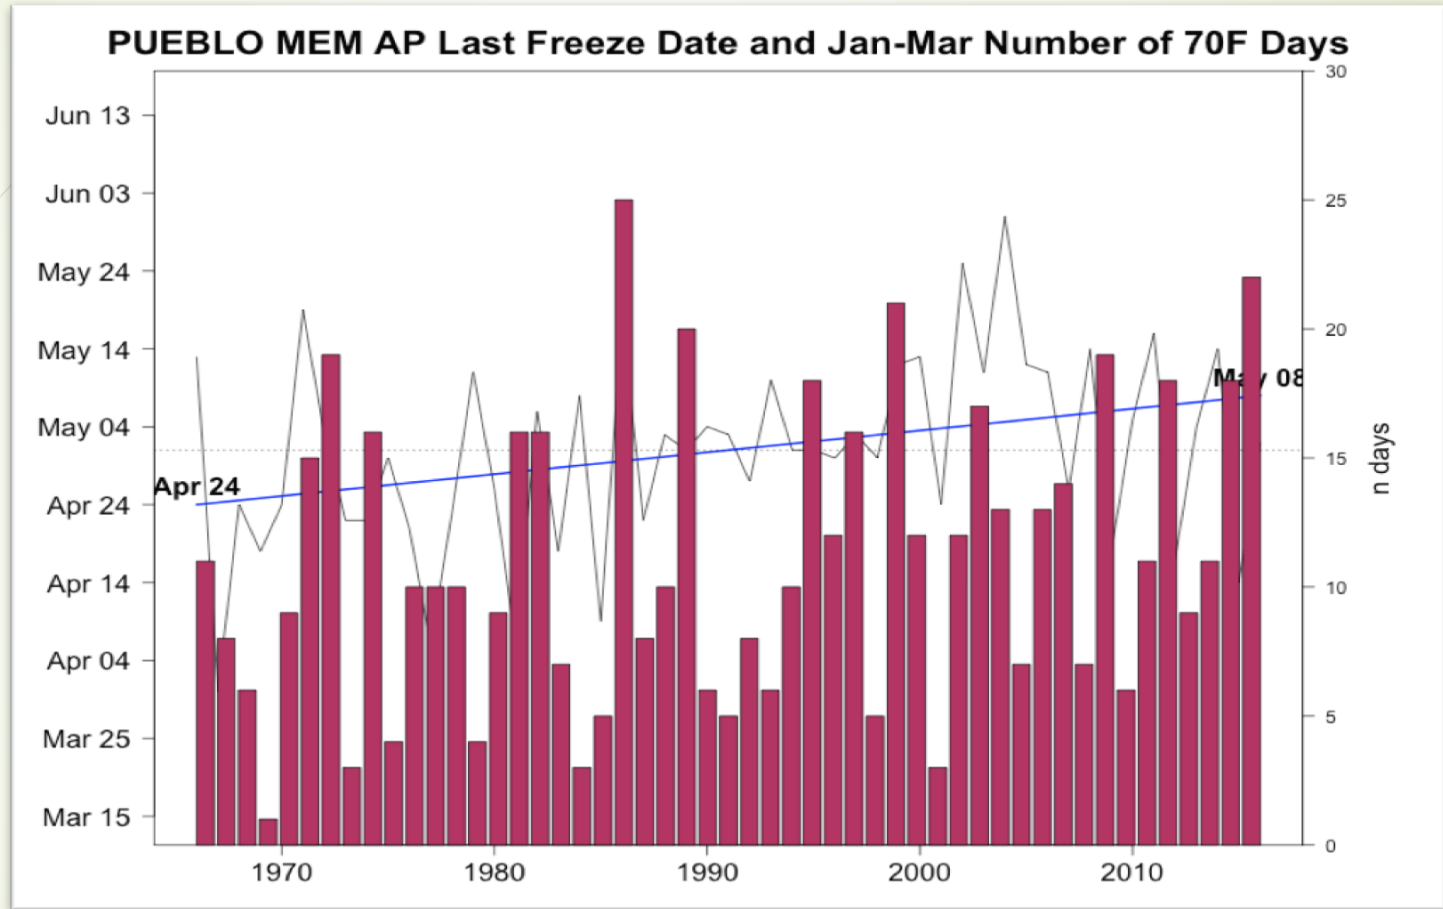

Warm Winters vs. Last Frost Dates

COLORADO STATE UNIVERSITY

COLORADO CLIMATE CENTER

Providing information and expertise on Colorado's complex climate