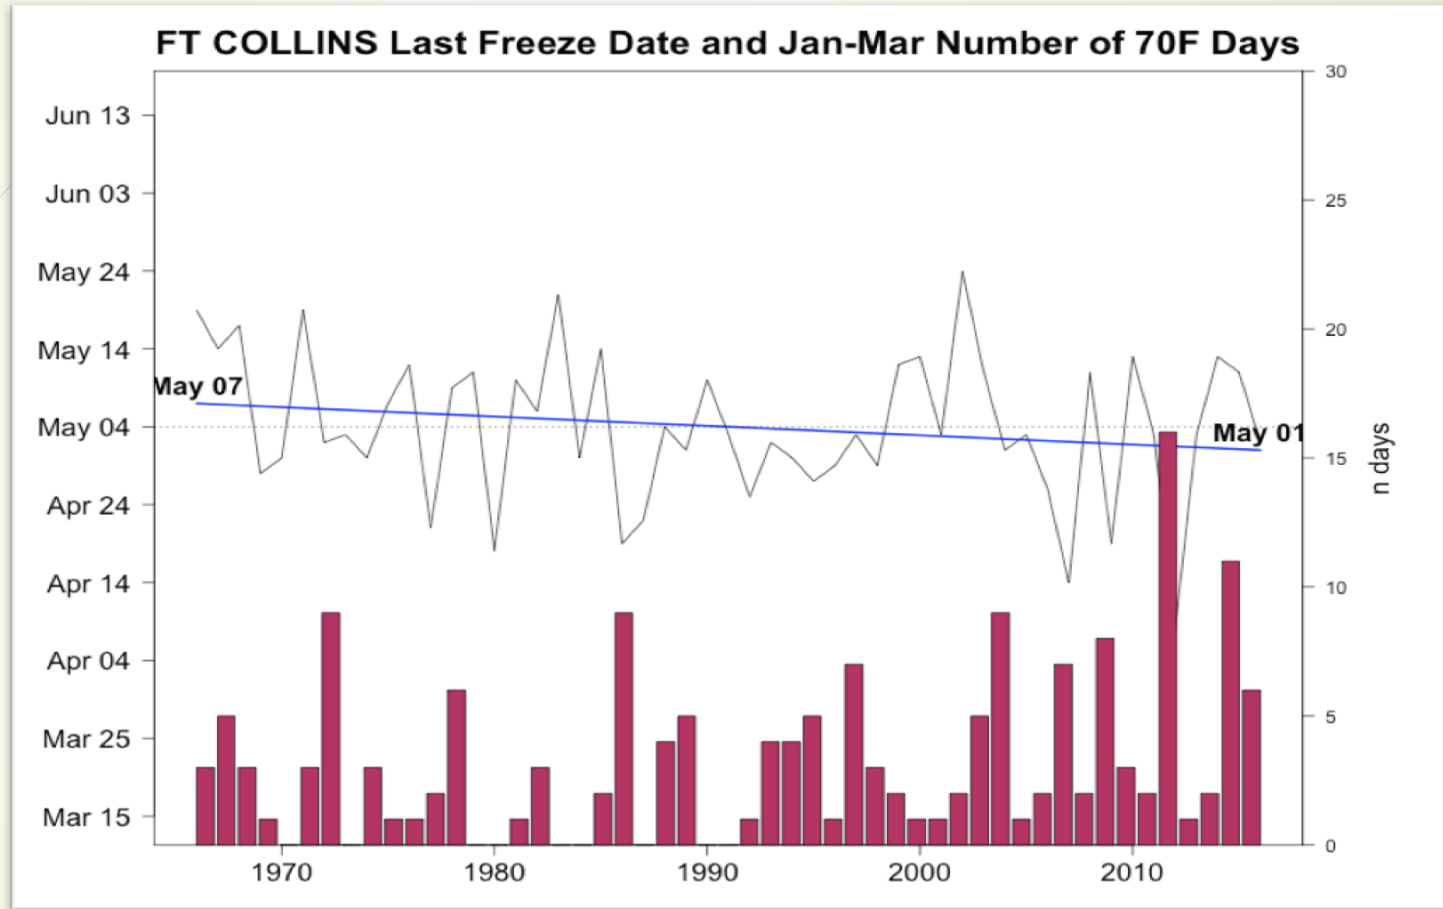

Warm Winters vs. Last Frost Dates

COLORADO STATE UNIVERSITY

COLORADO CLIMATE CENTER

Providing information and expertise on Colorado's complex climate