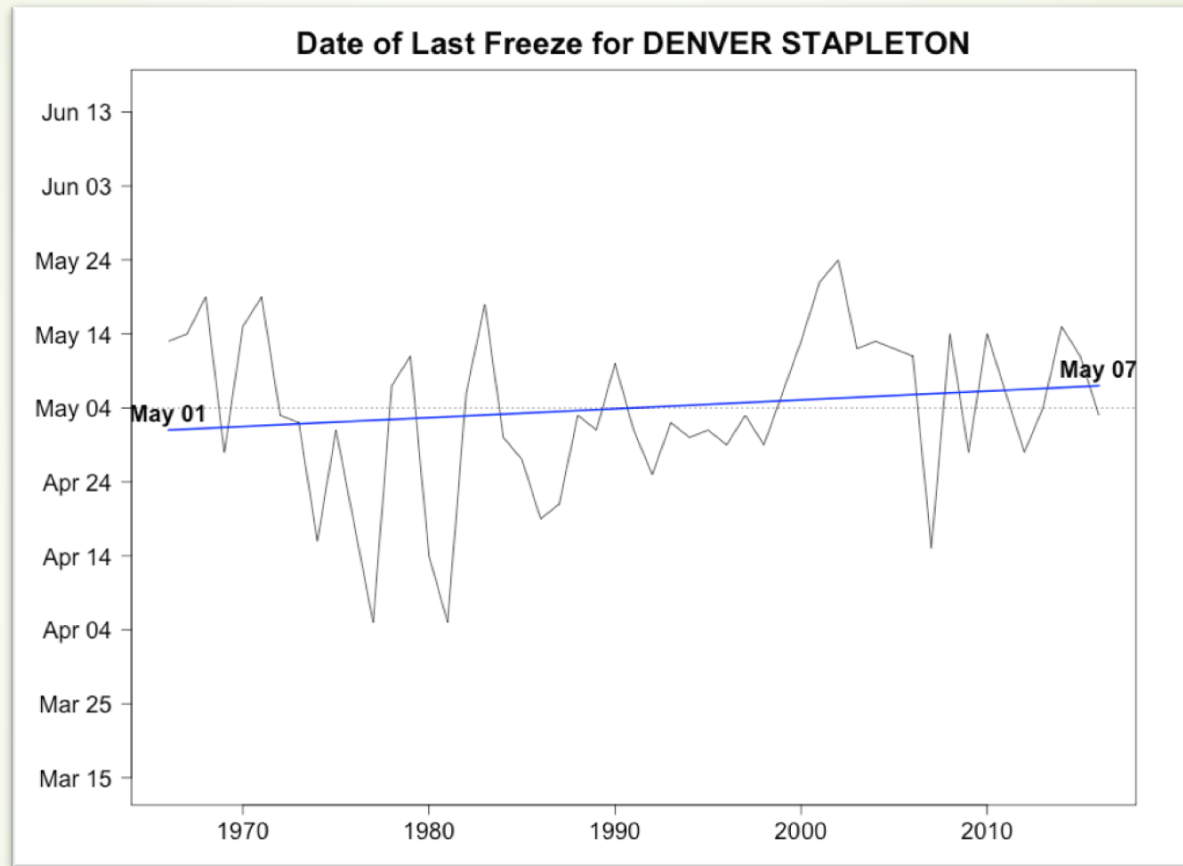

Climate Thresholds – Last Frost Date Trends

COLORADO STATE UNIVERSITY

COLORADO CLIMATE CENTER

Providing information and expertise on Colorado's complex climate