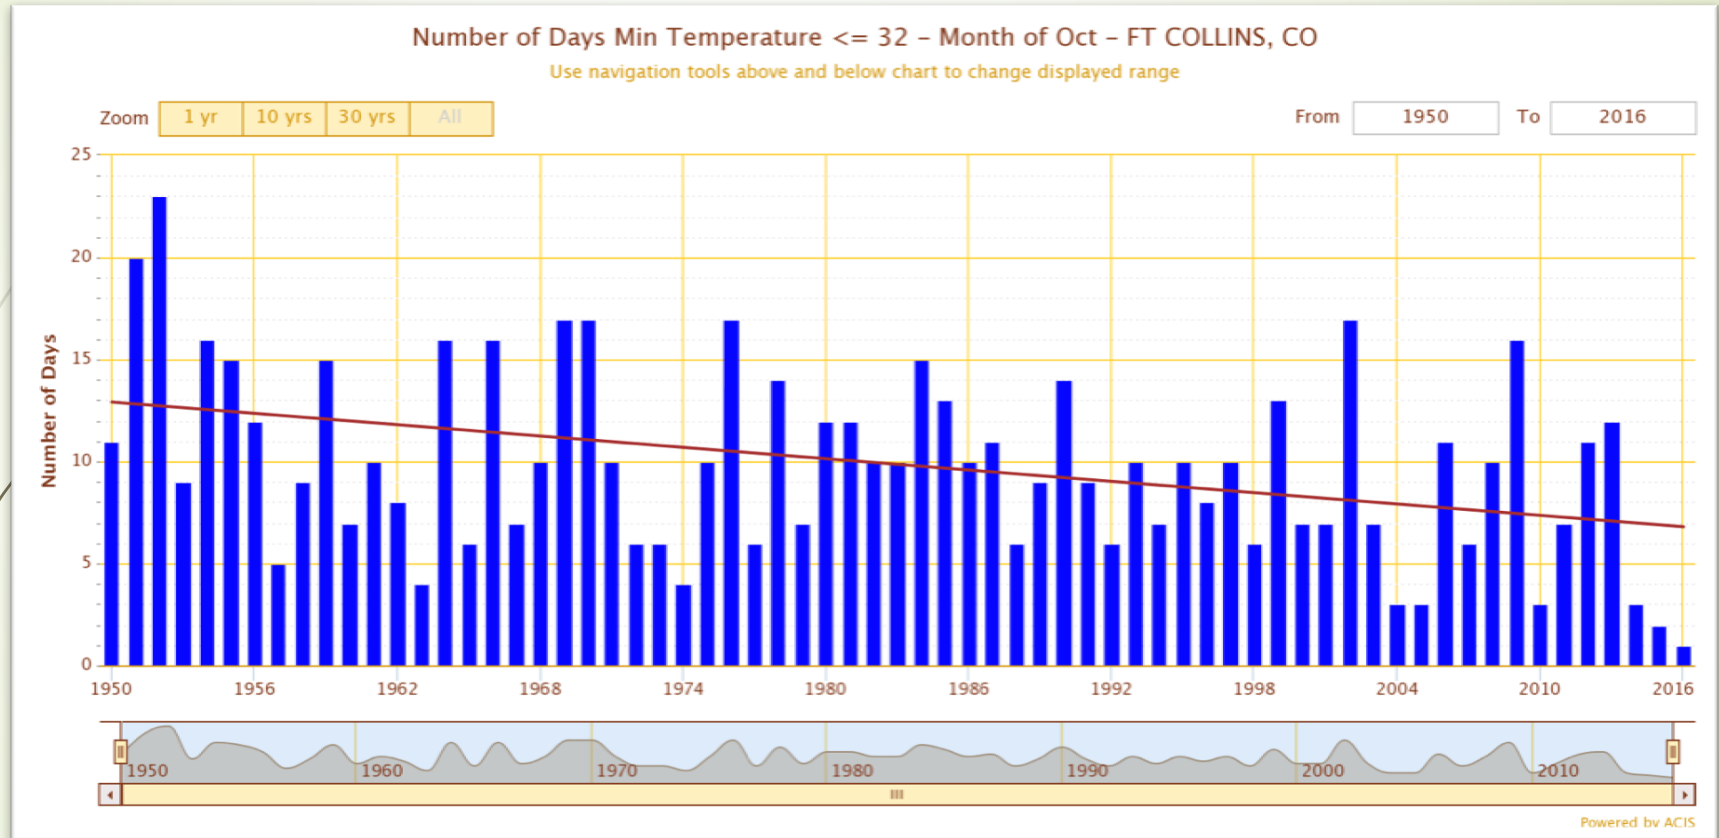

Fall of 2014 – warmth followed by deep freeze

COLORADO STATE UNIVERSITY

COLORADO CLIMATE CENTER
Providing information and expertise on Colorado's complex climate

Fall Trends – repeat of large swings?

COLORADO STATE UNIVERSITY