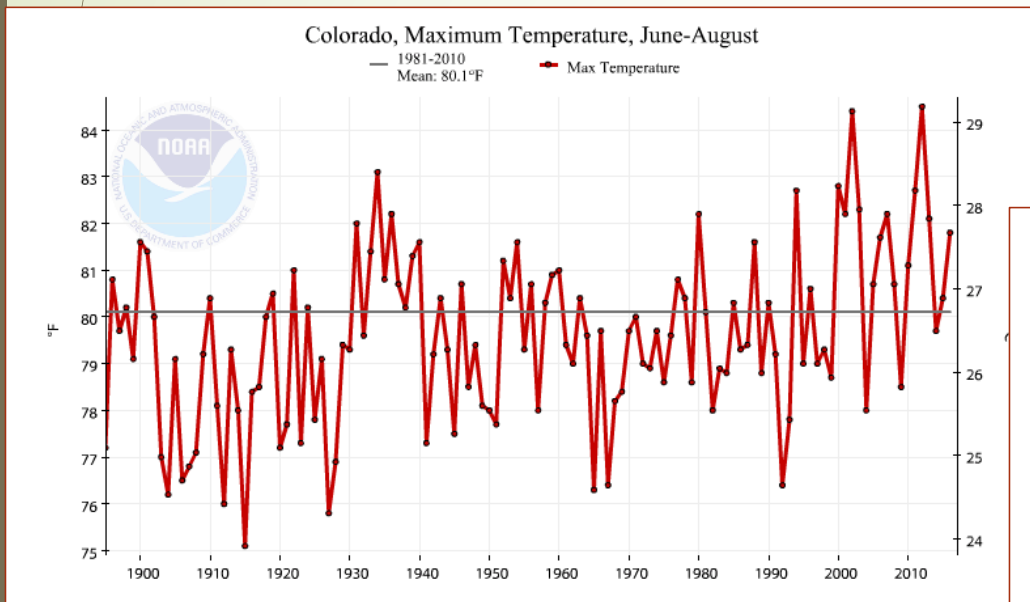

Trends in Colorado Temperatures

COLORADO STATE UNIVERSITY

COLORADO CLIMATE CENTER

Providing information and expertise on Colorado's complex climate