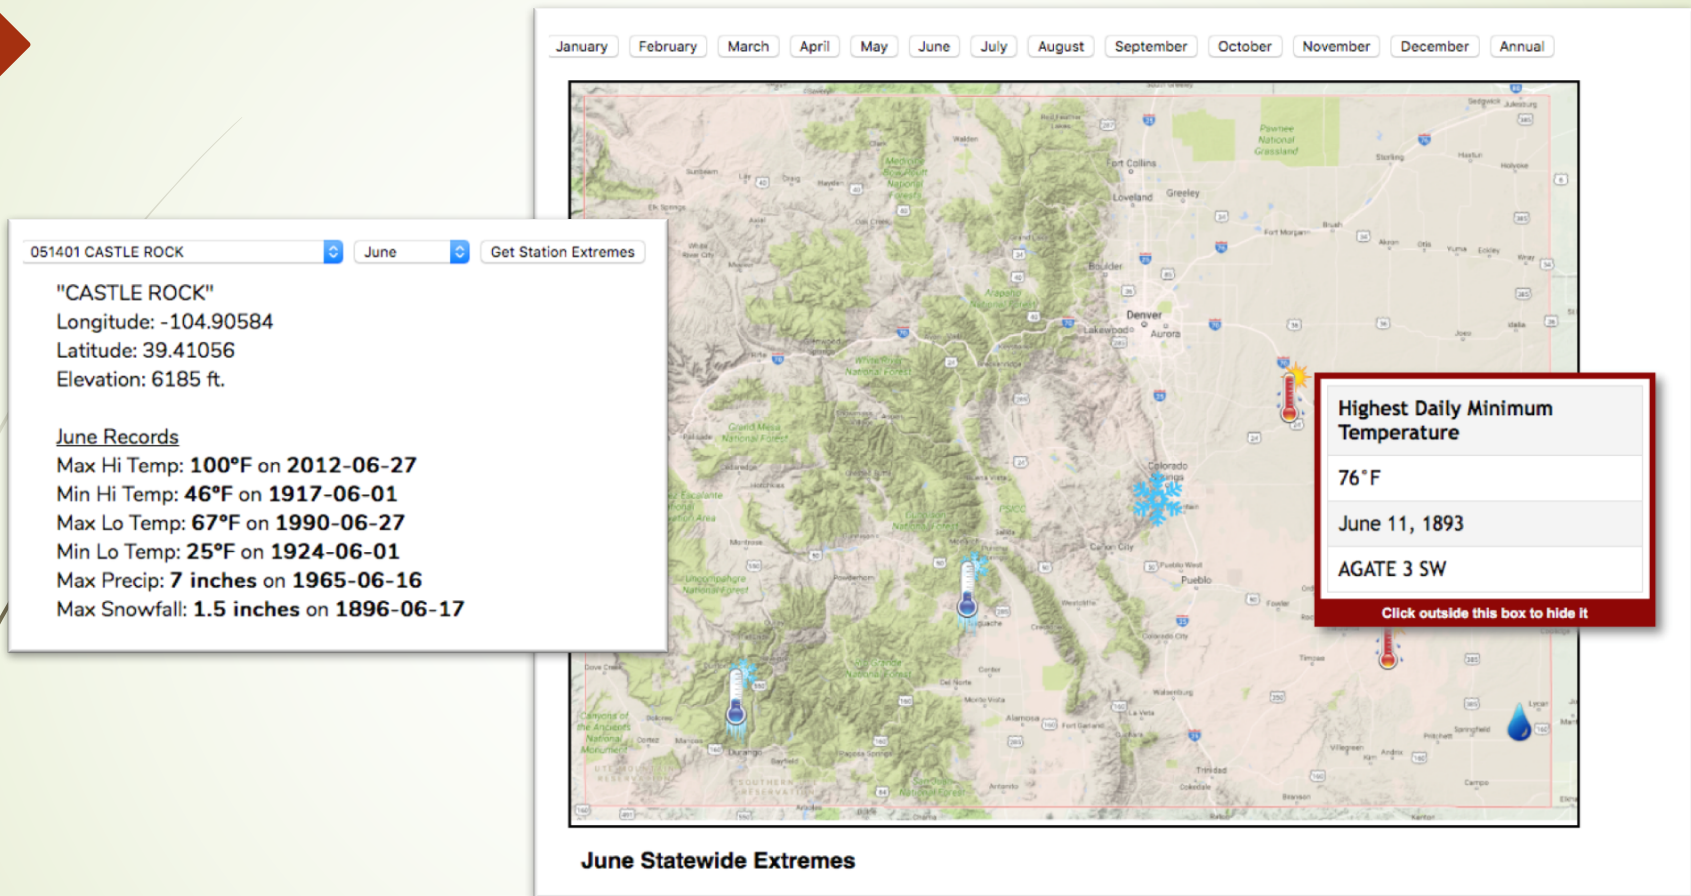

<http://climate.colostate.edu/extremes.html>

COLORADO STATE UNIVERSITY

COLORADO CLIMATE CENTER

Providing information and expertise on Colorado's complex climate