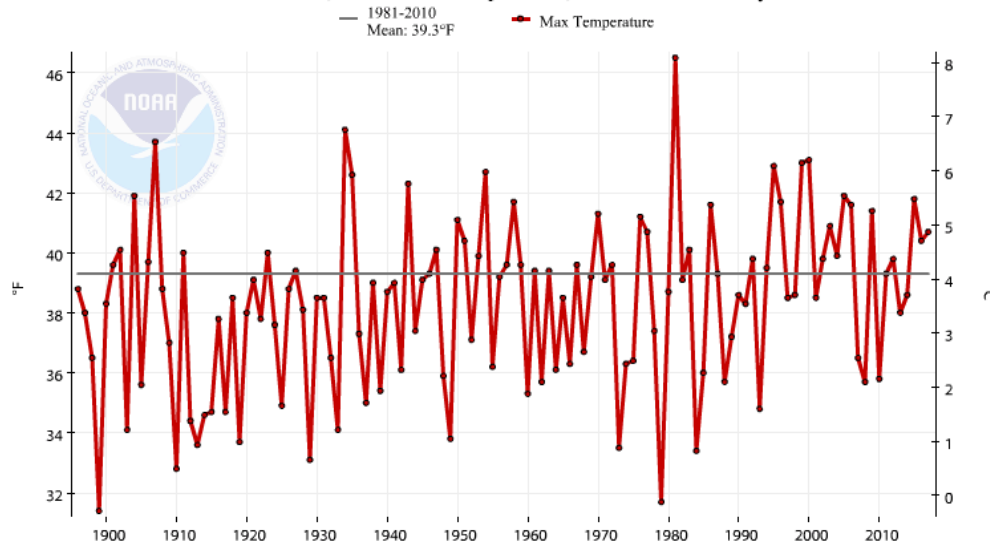

Trends in Colorado Temperatures

Colorado, Maximum Temperature, December-February

Colorado, Minimum Temperature, December-February

COLORADO STATE UNIVERSITY

COLORADO CLIMATE CENTER

Providing information and expertise on Colorado's complex climate