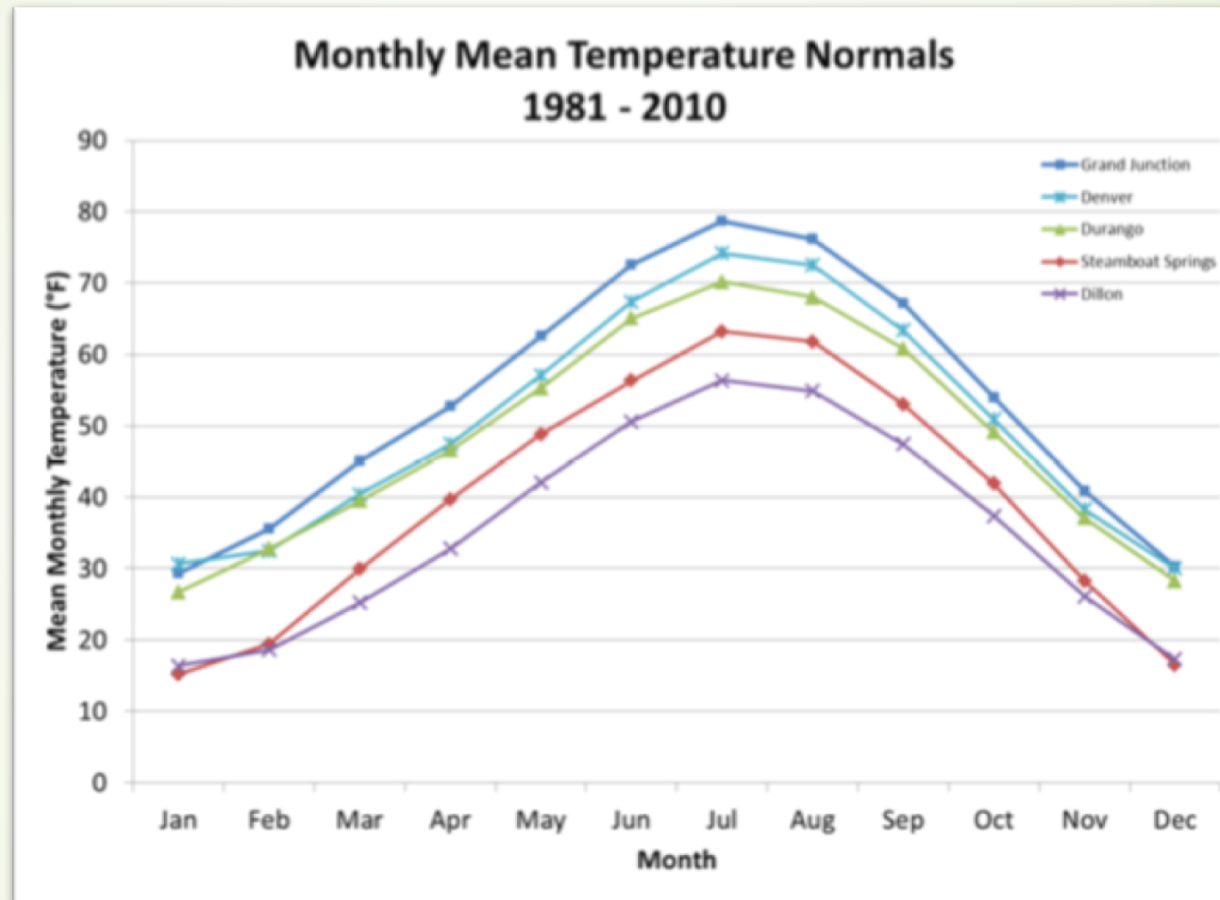

Colorado's Climate

COLORADO STATE UNIVERSITY

COLORADO CLIMATE CENTER

Providing information and expertise on Colorado's complex climate