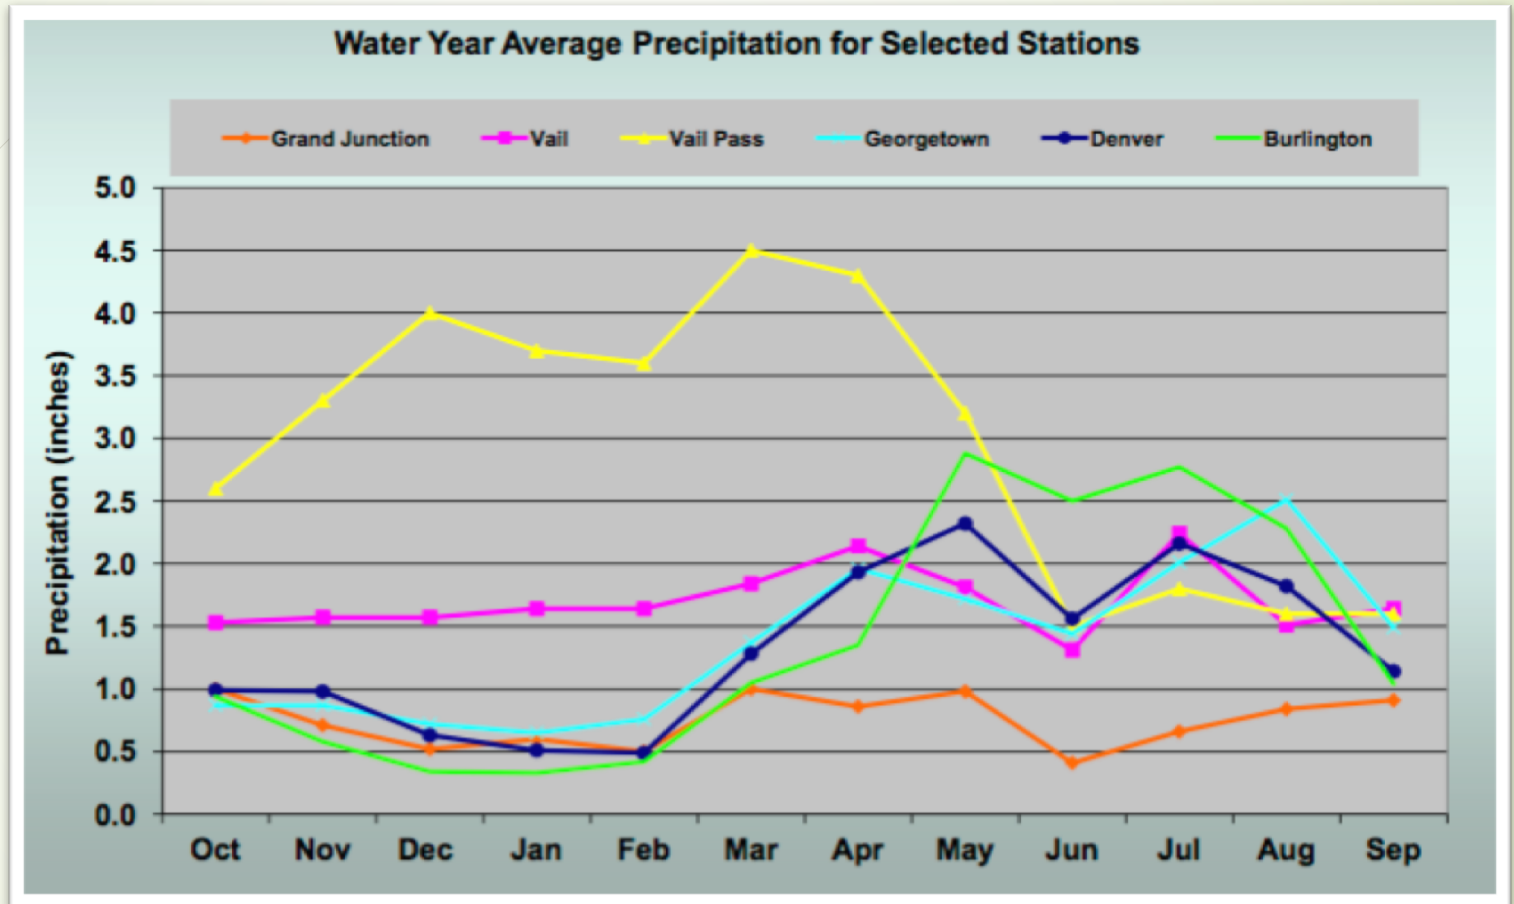

Colorado's Climate

COLORADO STATE UNIVERSITY

COLORADO CLIMATE CENTER

Providing information and expertise on Colorado's complex climate