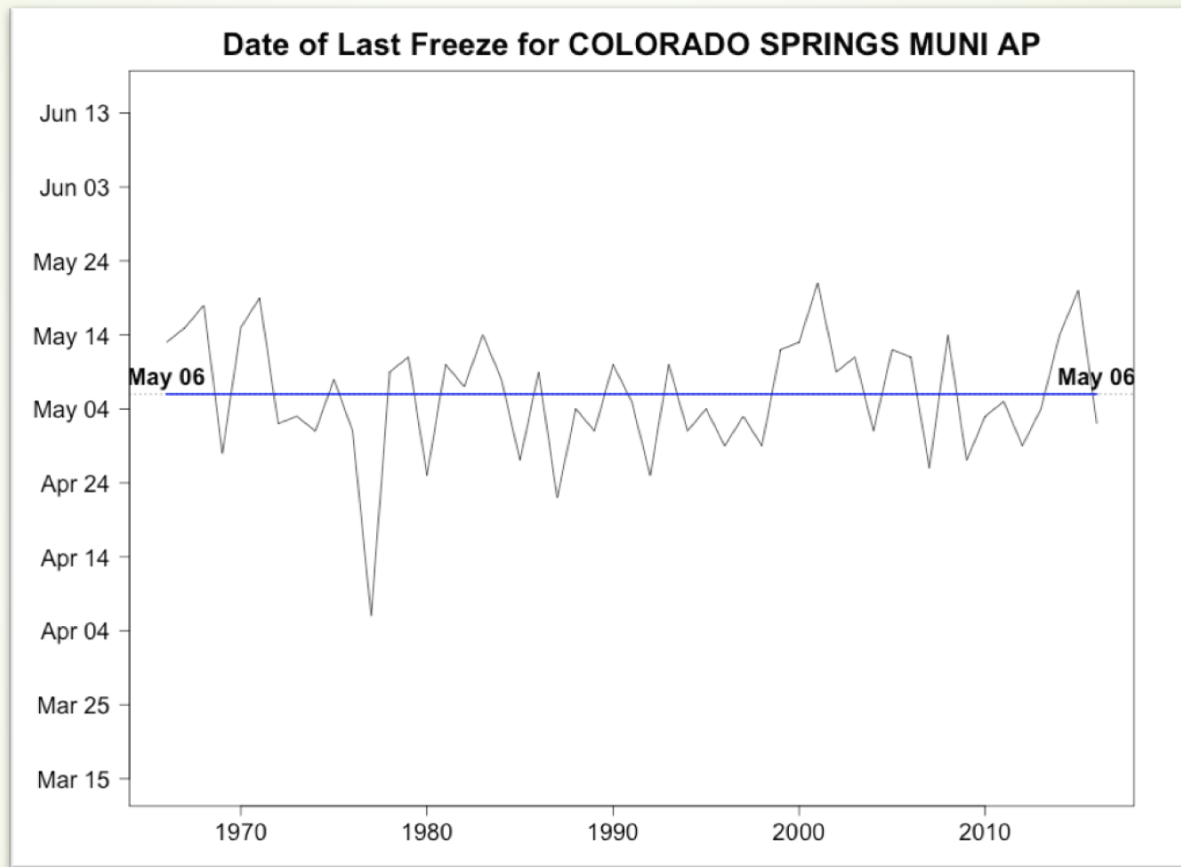

Climate Thresholds – Last Frost Date Trends

COLORADO STATE UNIVERSITY

COLORADO CLIMATE CENTER

Providing information and expertise on Colorado's complex climate