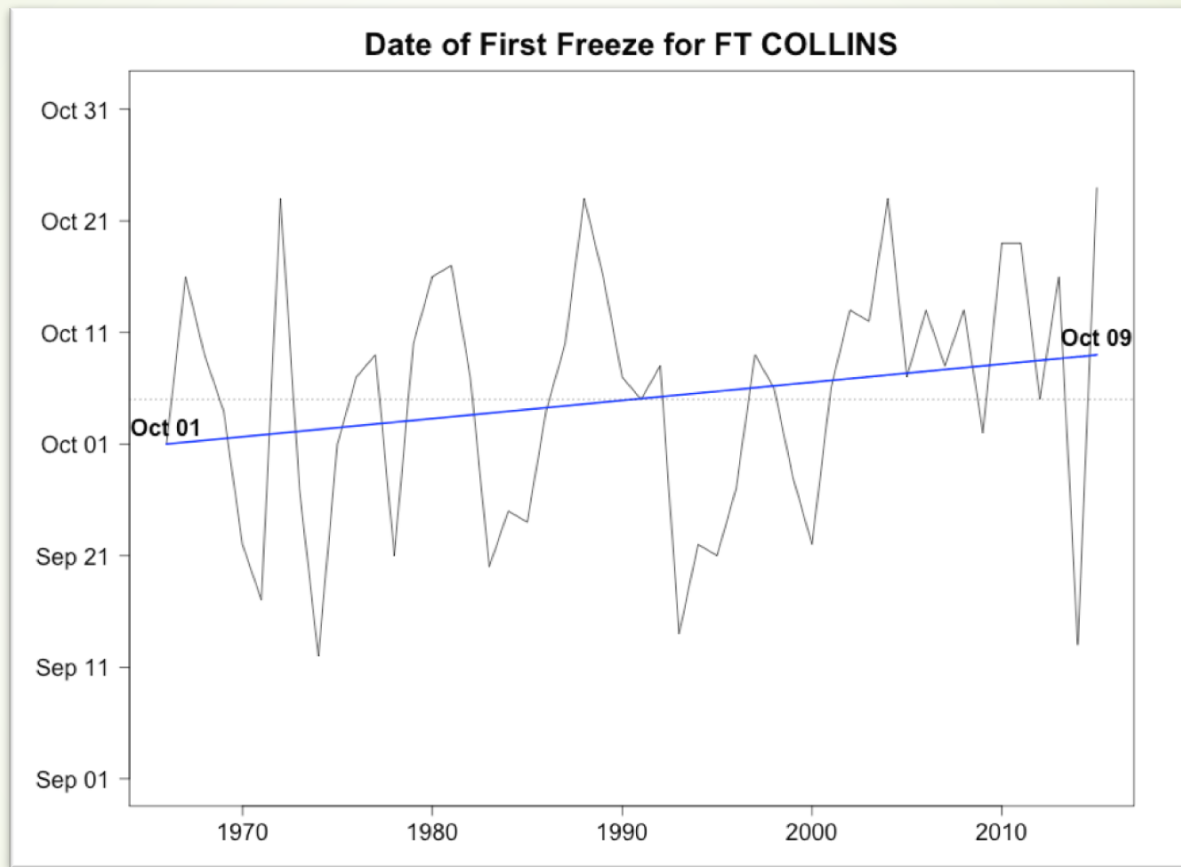

Climate Thresholds – First Frost Date Trends

COLORADO STATE UNIVERSITY

COLORADO CLIMATE CENTER

Providing information and expertise on Colorado's complex climate