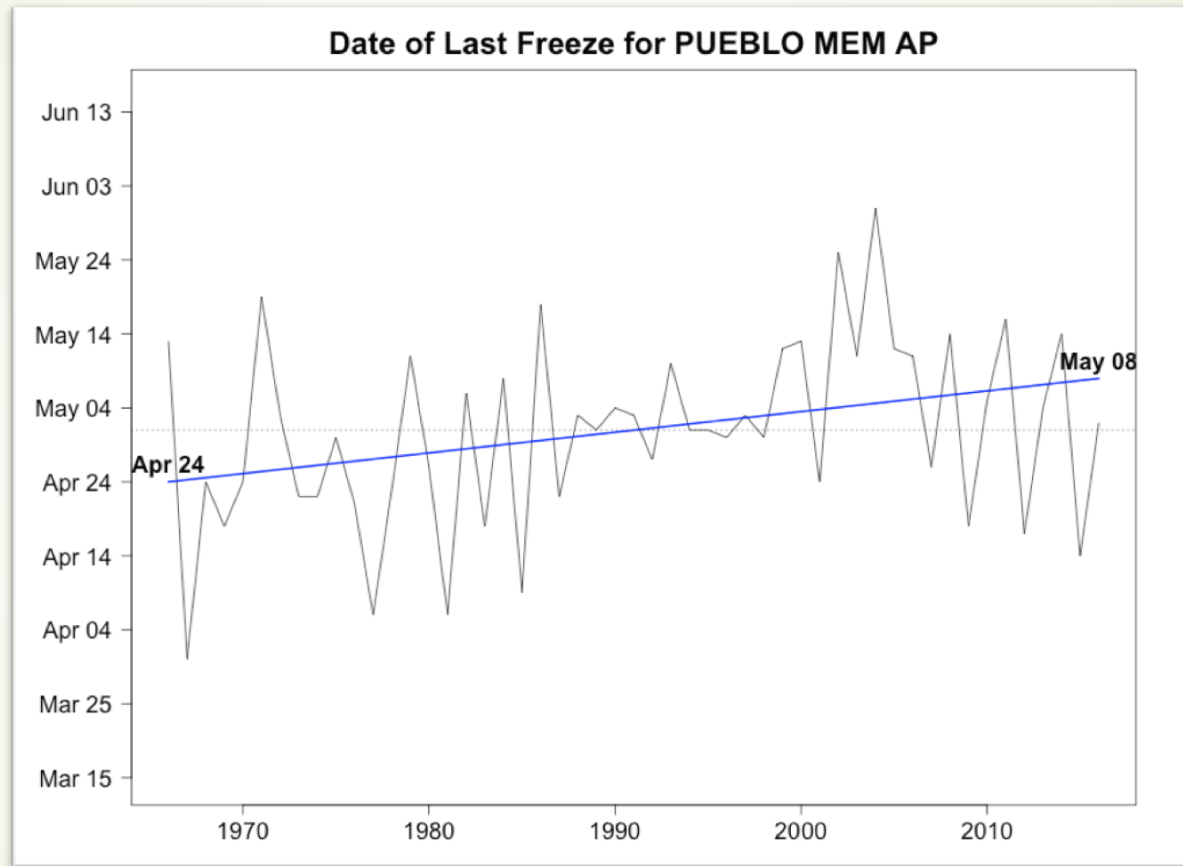

Climate Thresholds – Last Frost Date Trends

COLORADO STATE UNIVERSITY

COLORADO CLIMATE CENTER

Providing information and expertise on Colorado's complex climate

Climate Thresholds – Last Frost Date Trends

COLORADO STATE UNIVERSITY