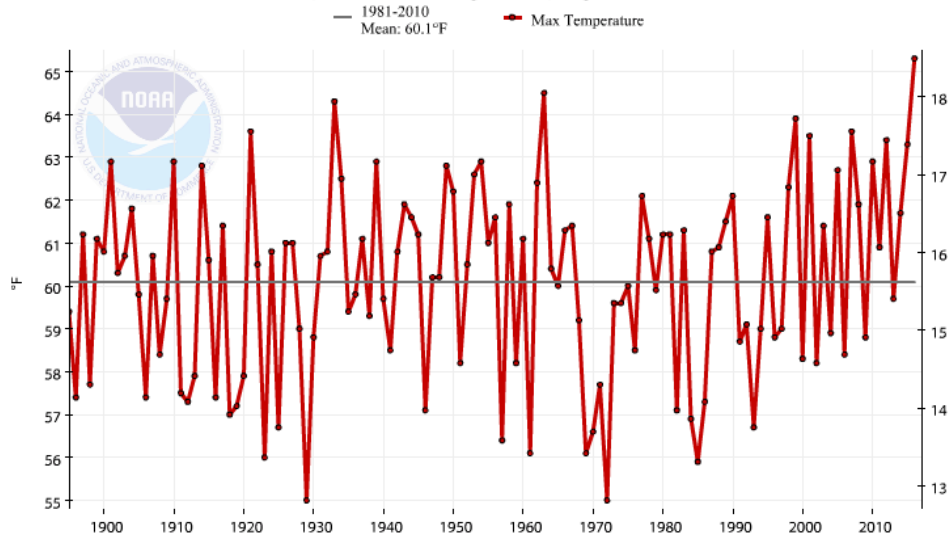

Trends in Colorado Temperatures

Colorado, Maximum Temperature, September-November