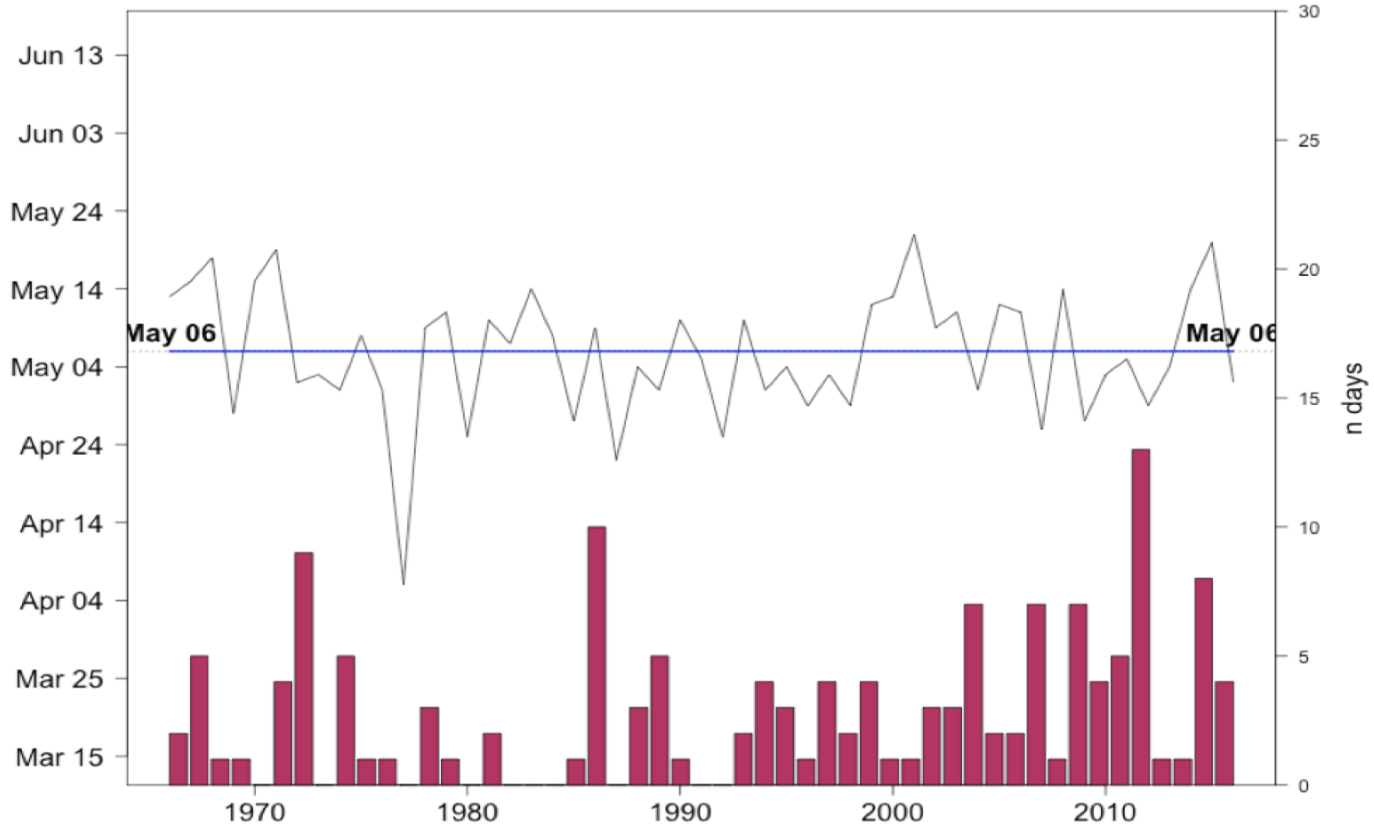

Warm Winters vs. Last Frost Dates

COLORADO STATE UNIVERSITY

COLORADO CLIMATE CENTER

Providing information and expertise on Colorado's complex climate

Warm Winters vs. Last Frost Dates

OLORADO SPRINGS MUNI AP Last Freeze Date and Jan-Mar Number of 70F Da