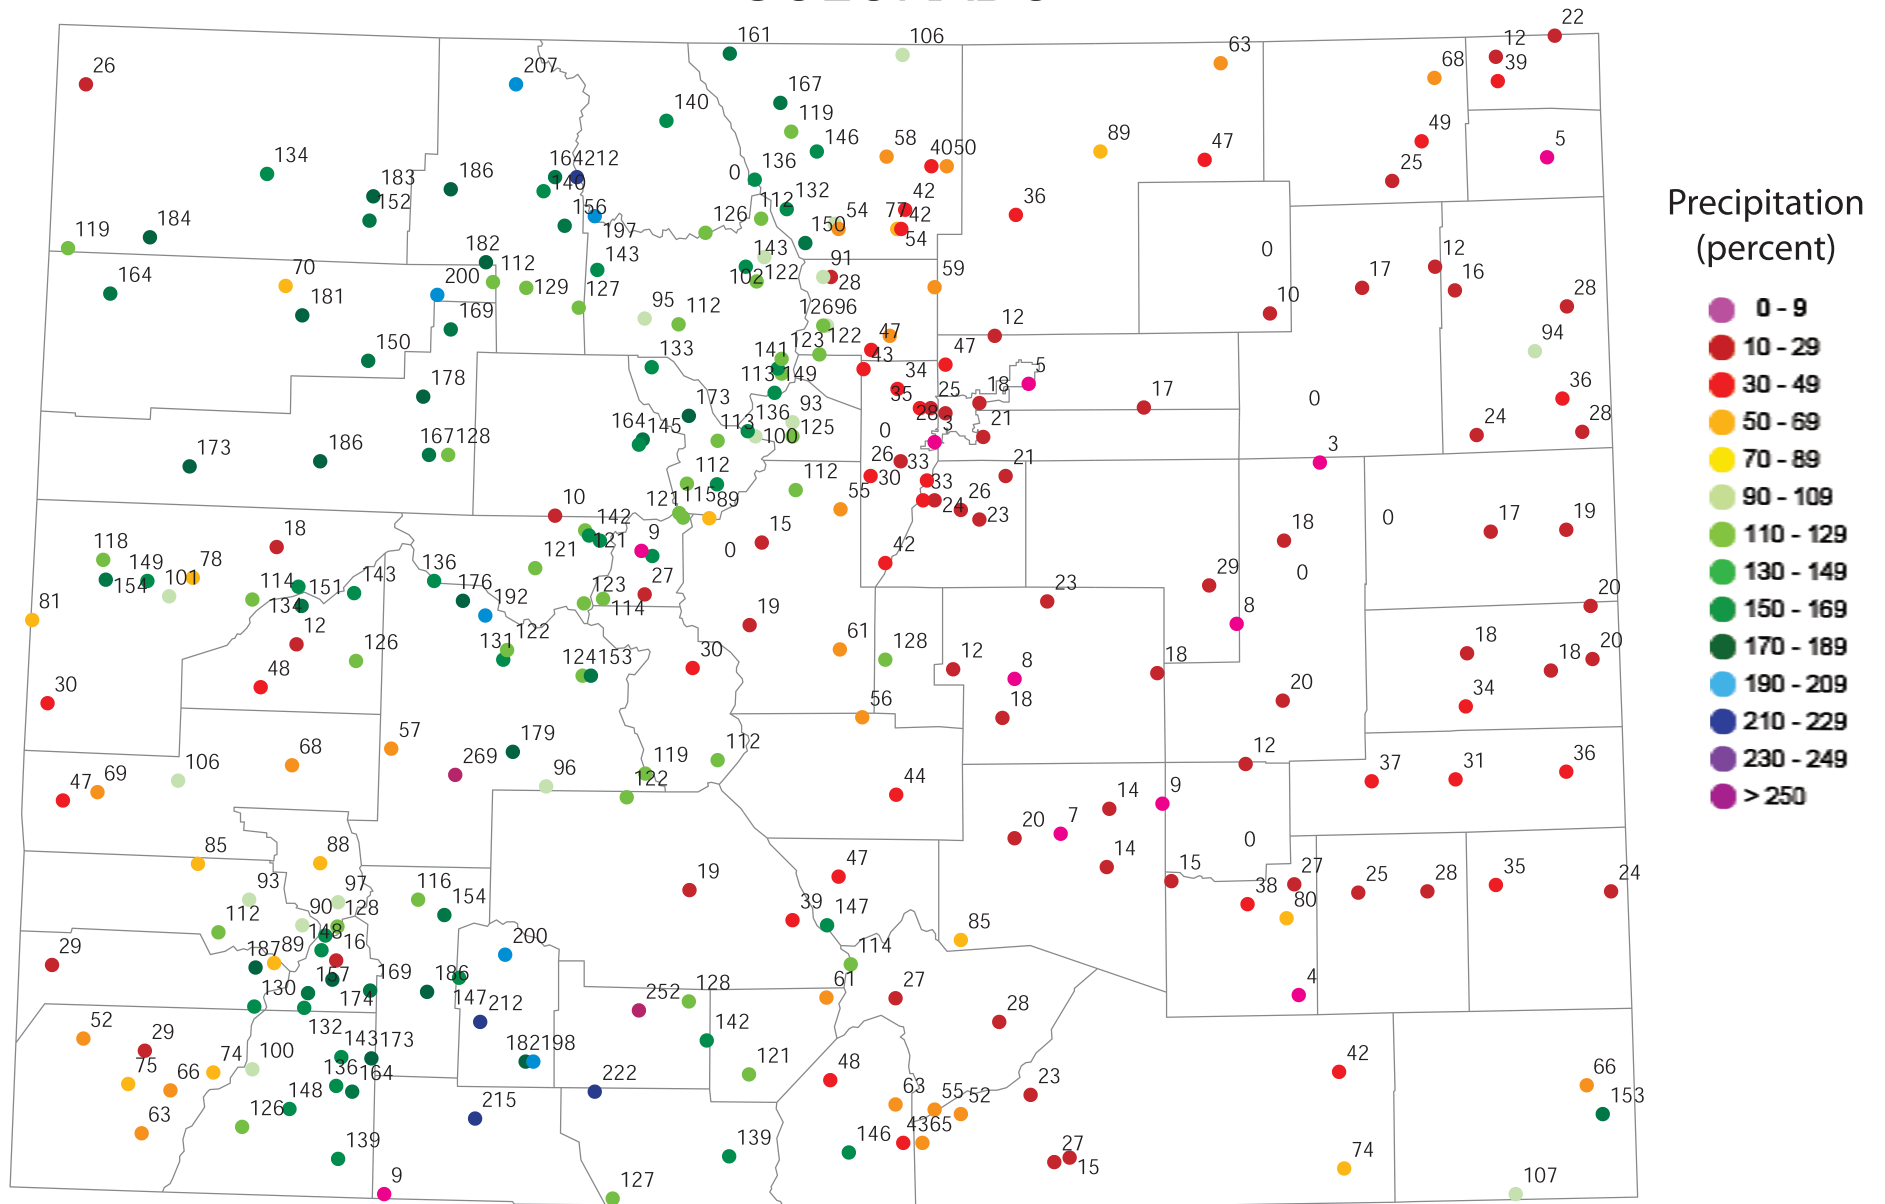

# COLORADO

November 2003 precipitation as a percent of the 1971-2000 average.