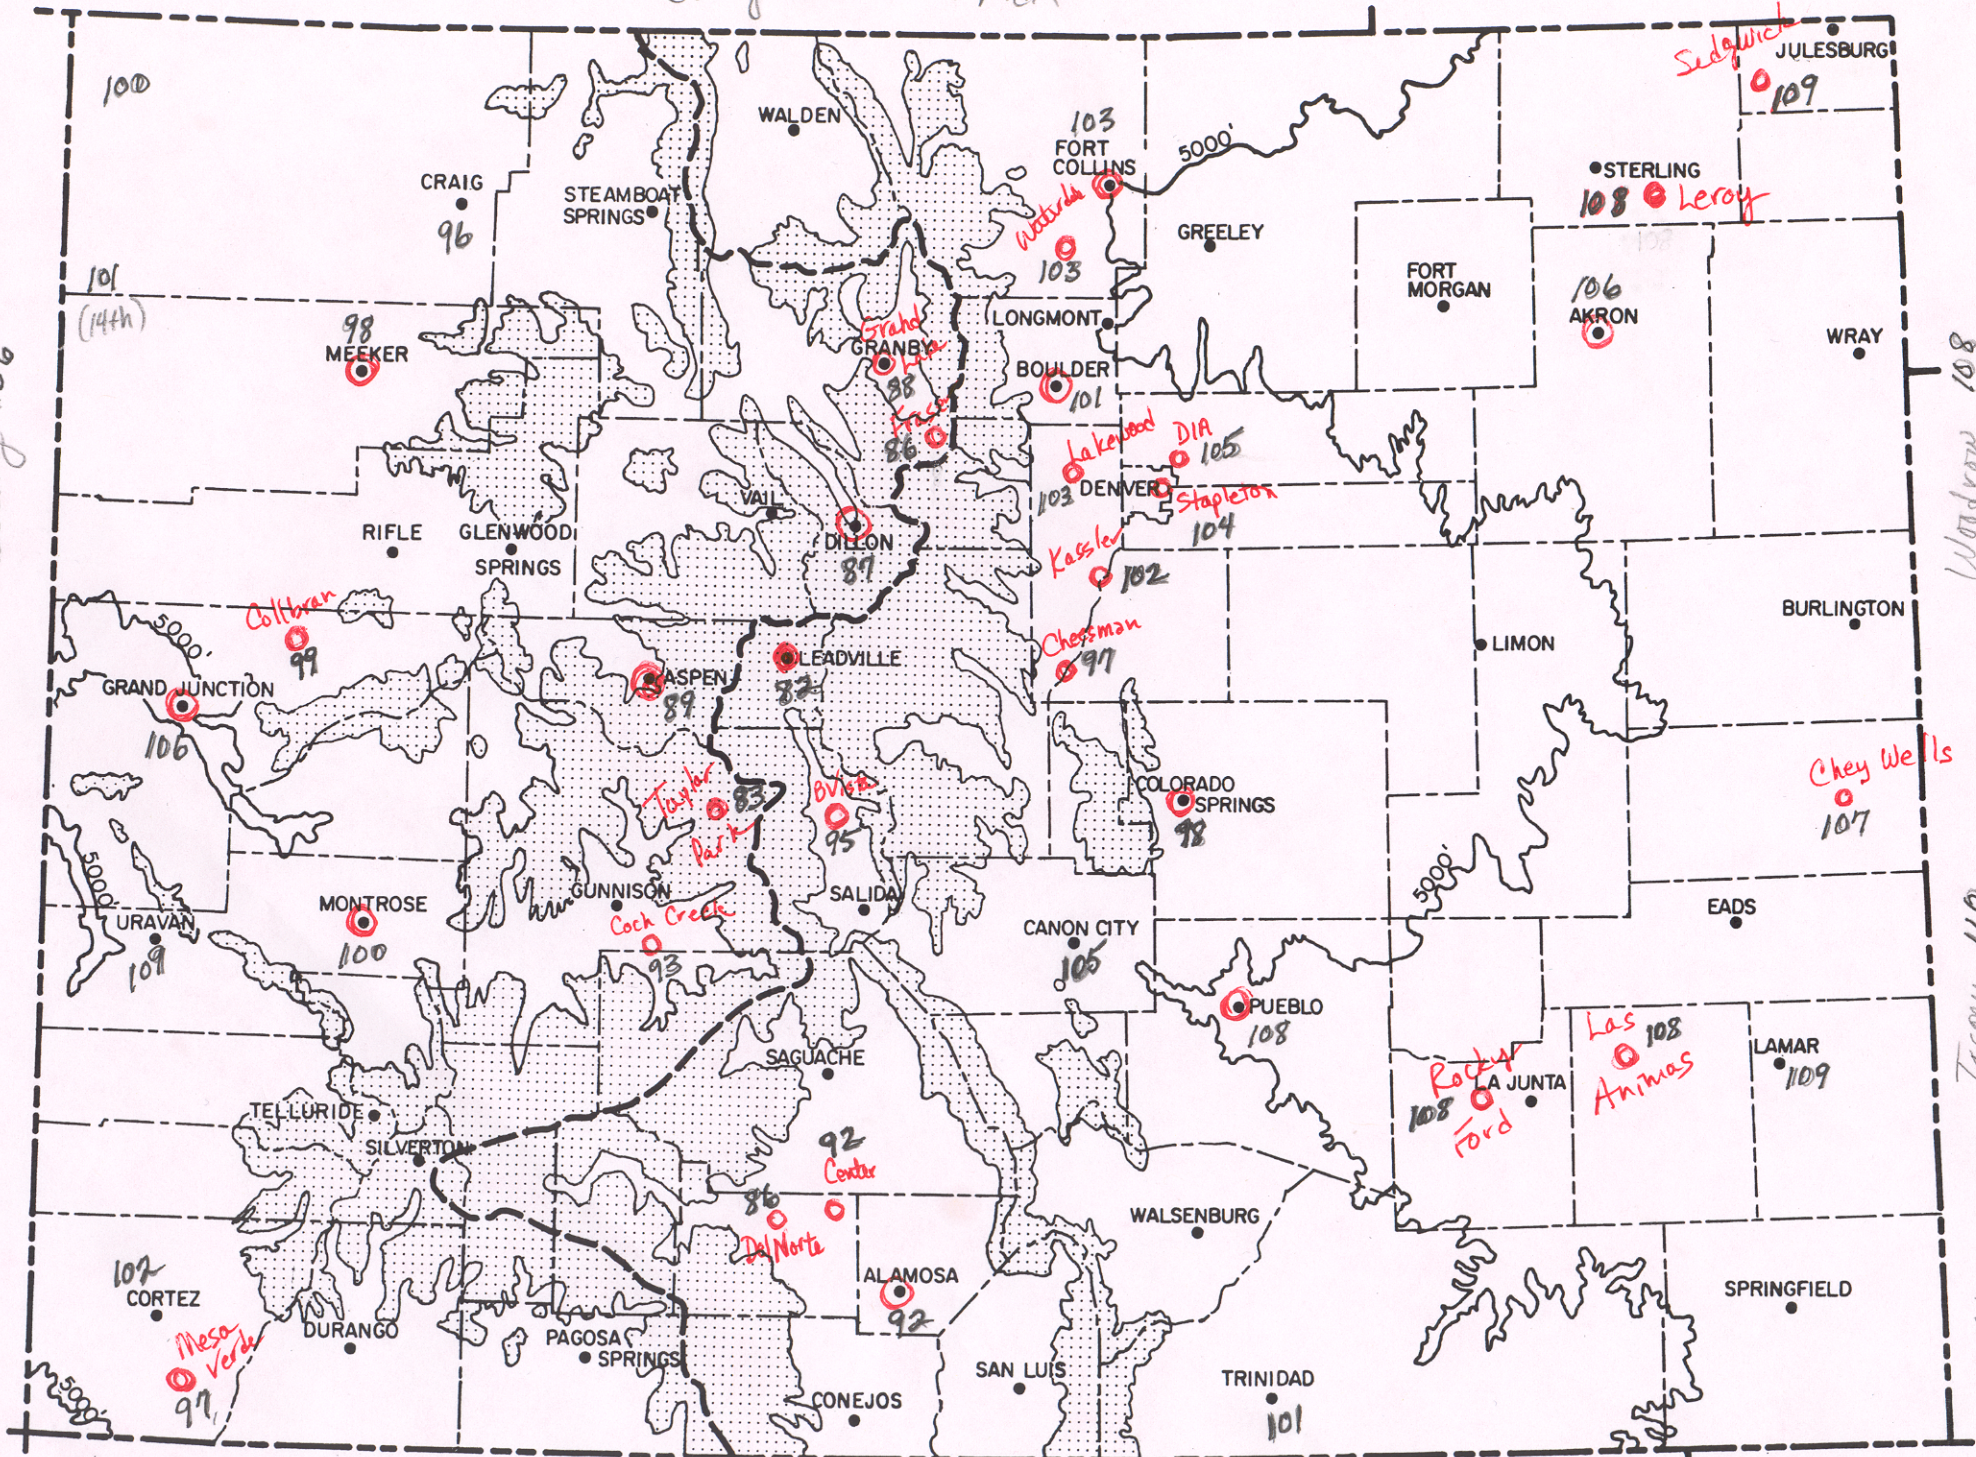

July 2005 T max

Not to Scale

July 05 Tmax

Shaw 106
Sterling 106

Pueblo Dam 107

Paradox 106

Woodrow 108

Tacoma 110
1358

Walsch 106

 Elevations Above 9000 Feet

CROOK = 112°F
Holly 109

JMDam 109

COLORADO

La Junta 109

Ordway ZENE 111

10 0 10 20 miles