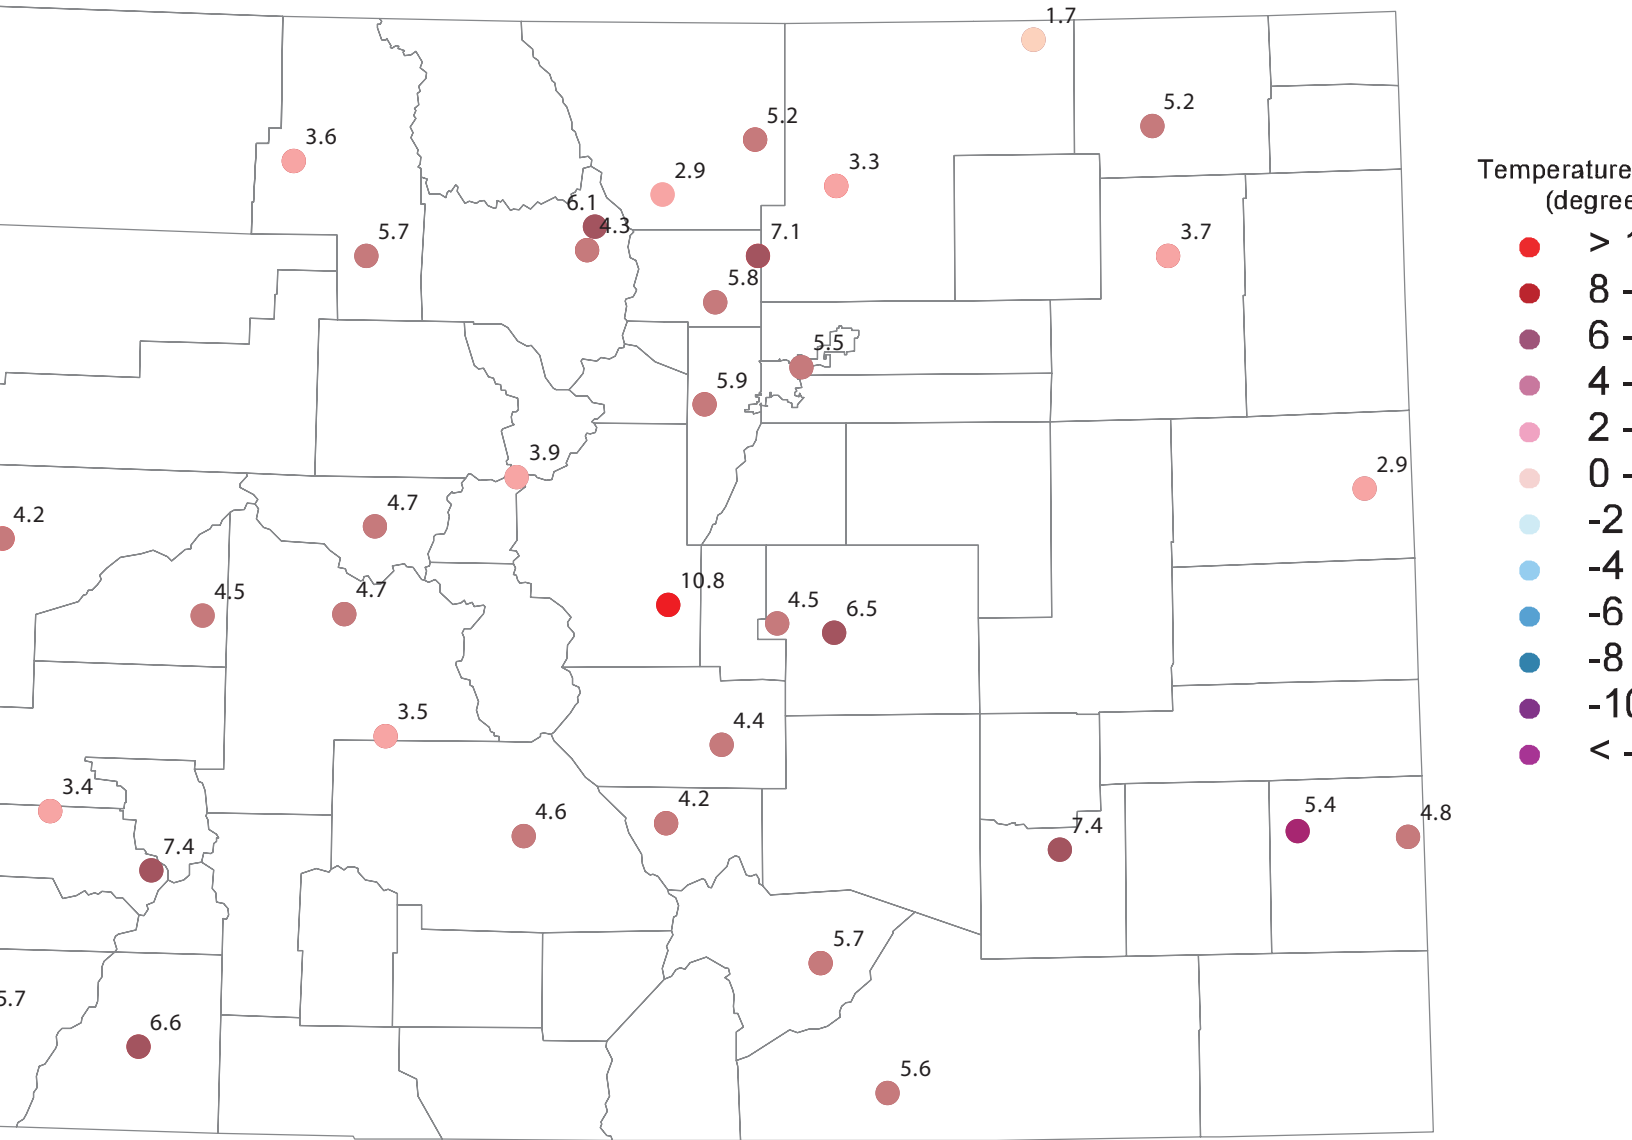

# COLORADO

2004 average minimum temperature departures from the 1971-2000 averages.