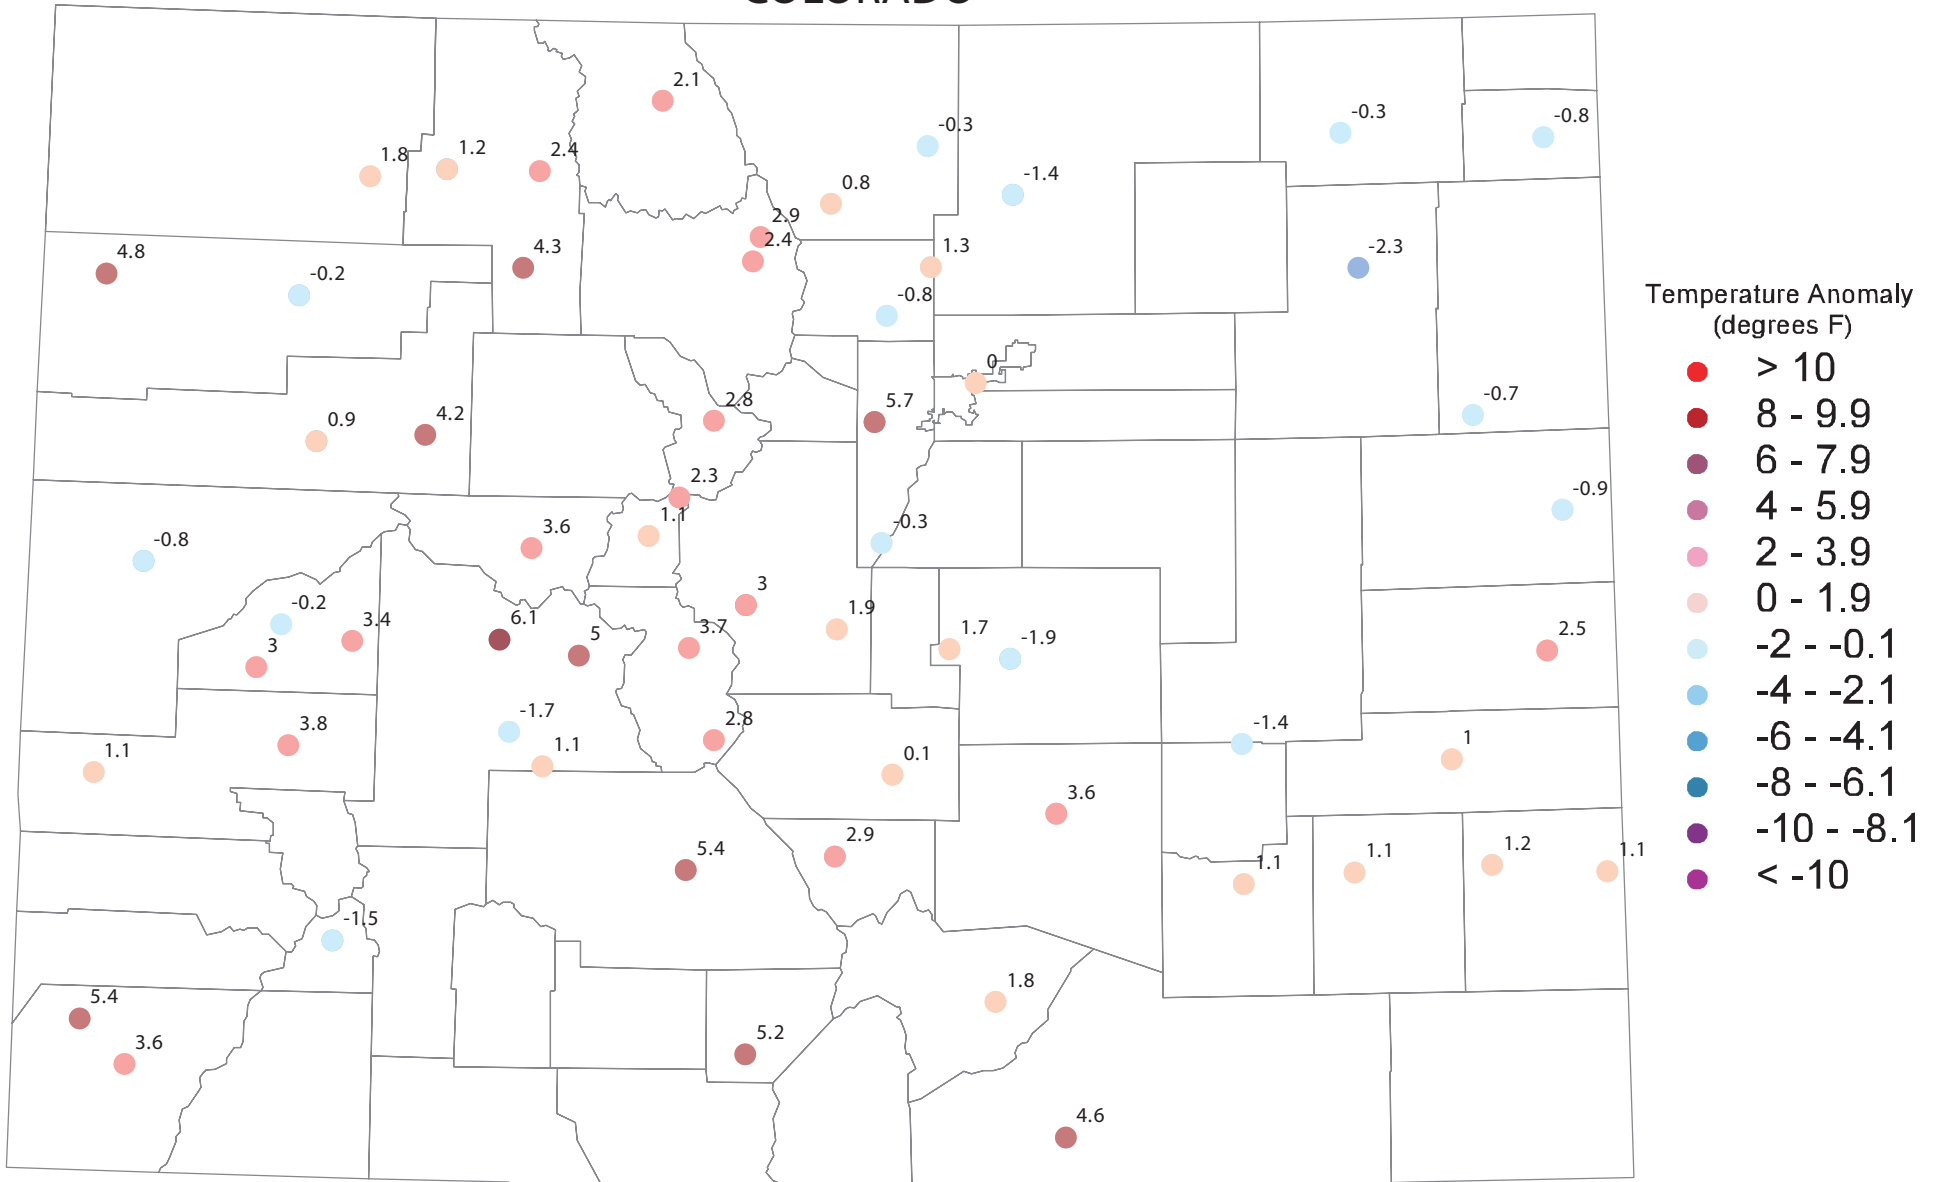

COLORADO

November 2003 average minimum temperature departures from the 1971-2000 averages.