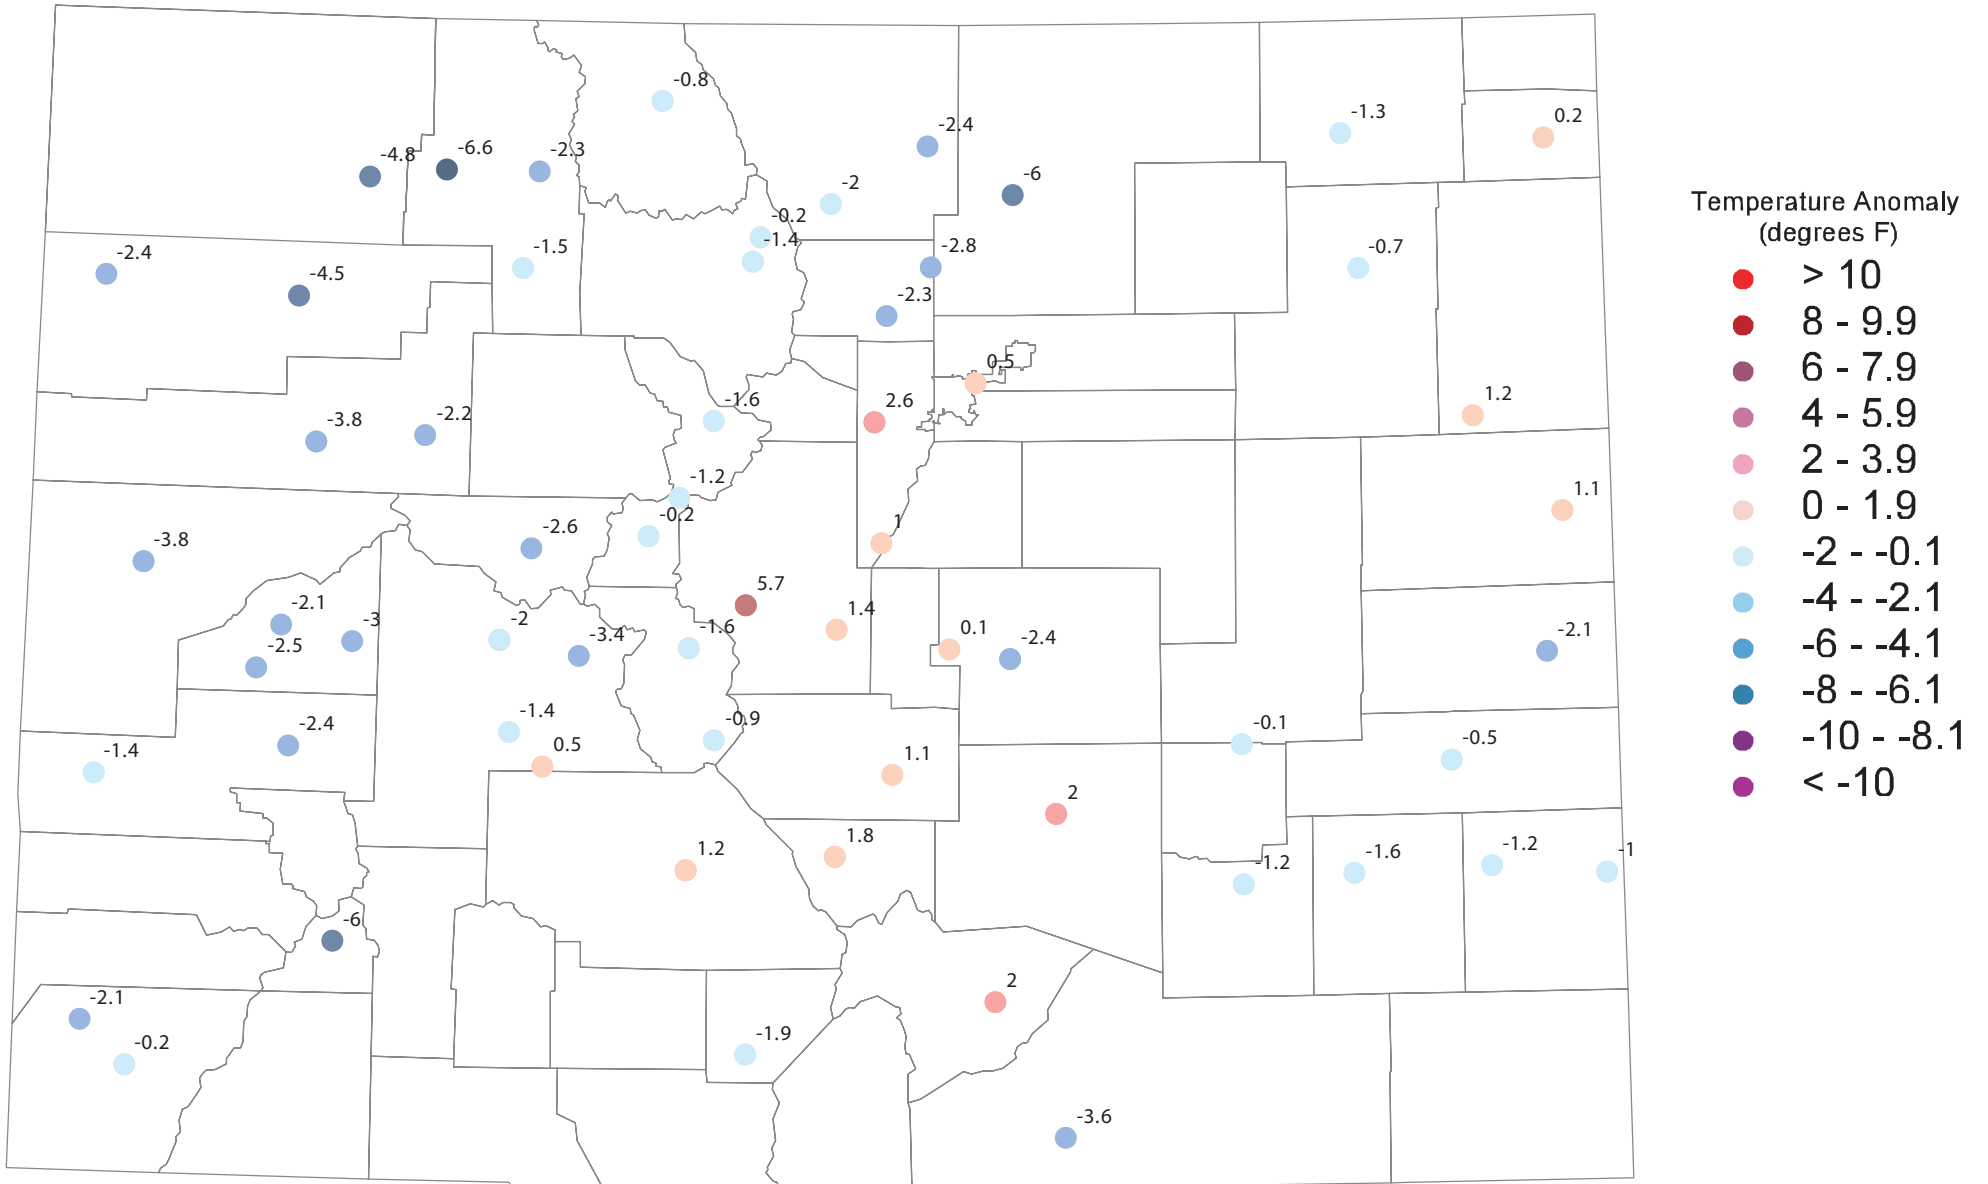

COLORADO

November 2003 average maximum temperature departures from the 1971-2000 averages.