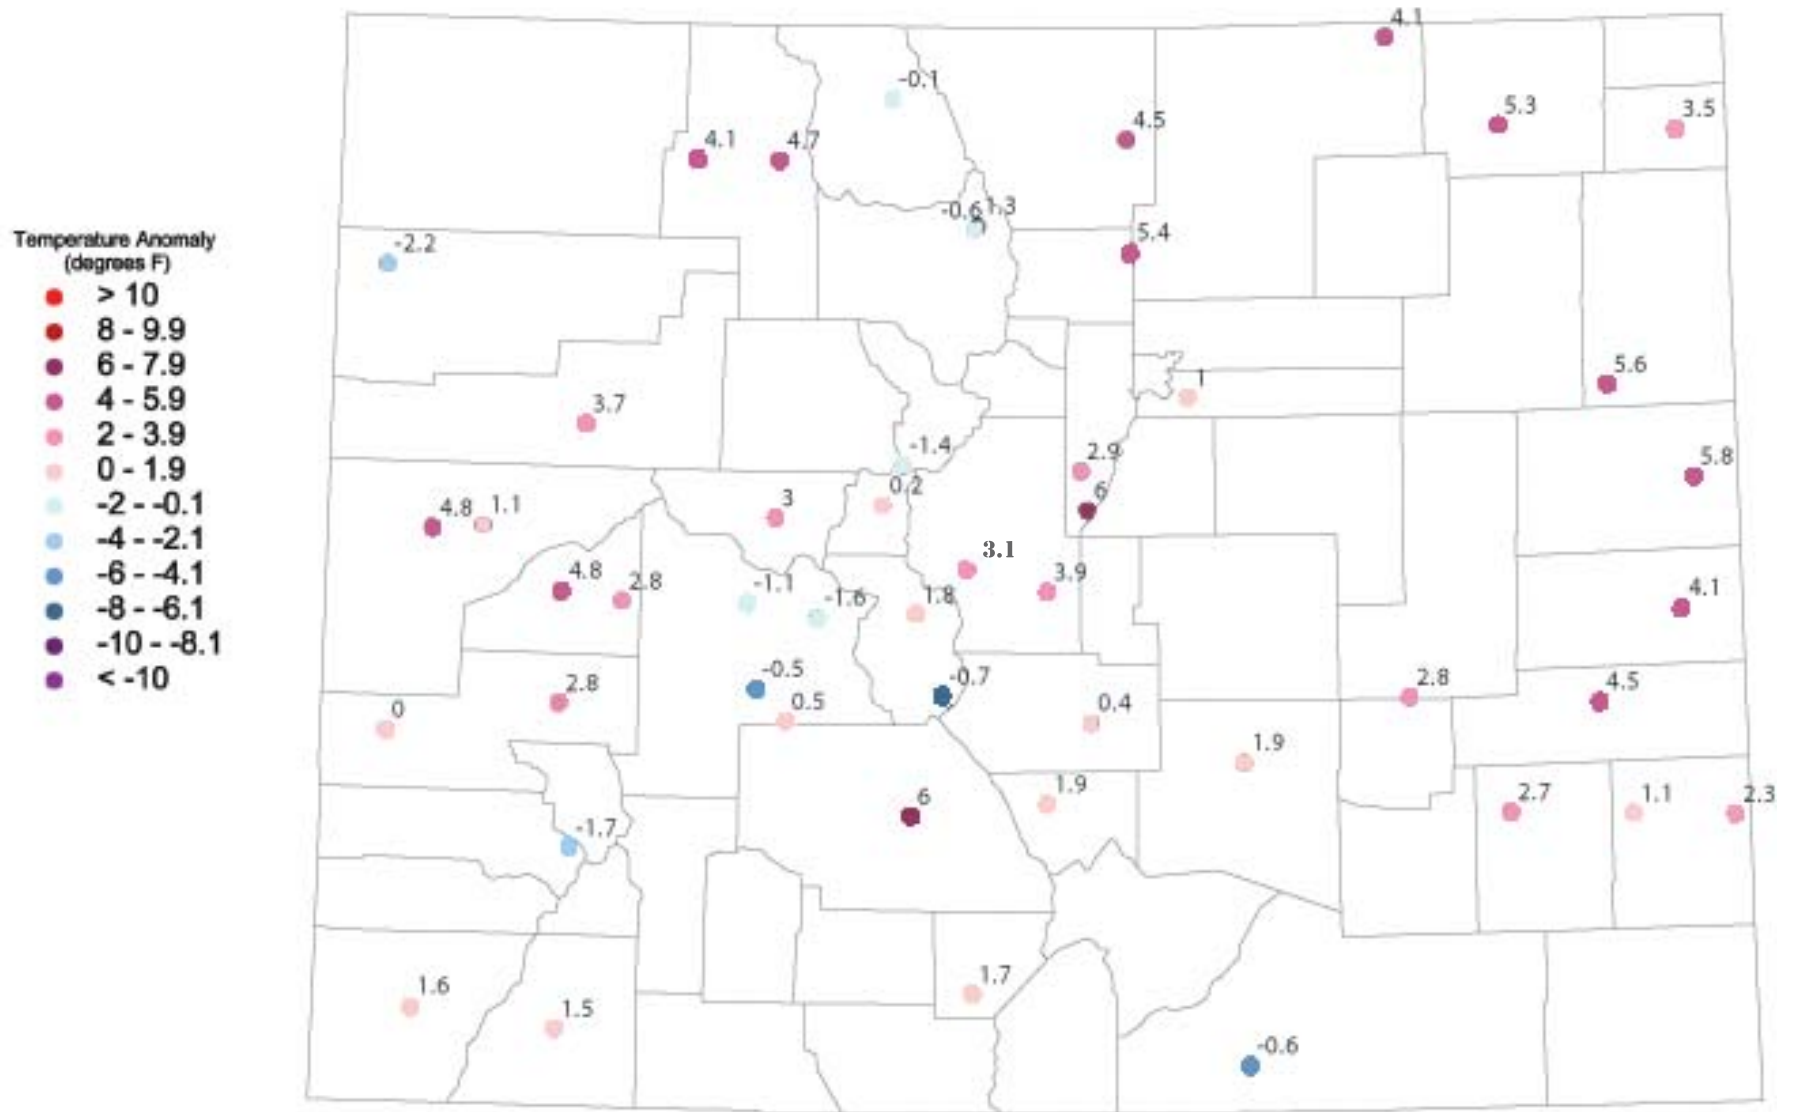

# Colorado

December 2002 temperature departures from the 1971-2000 Average