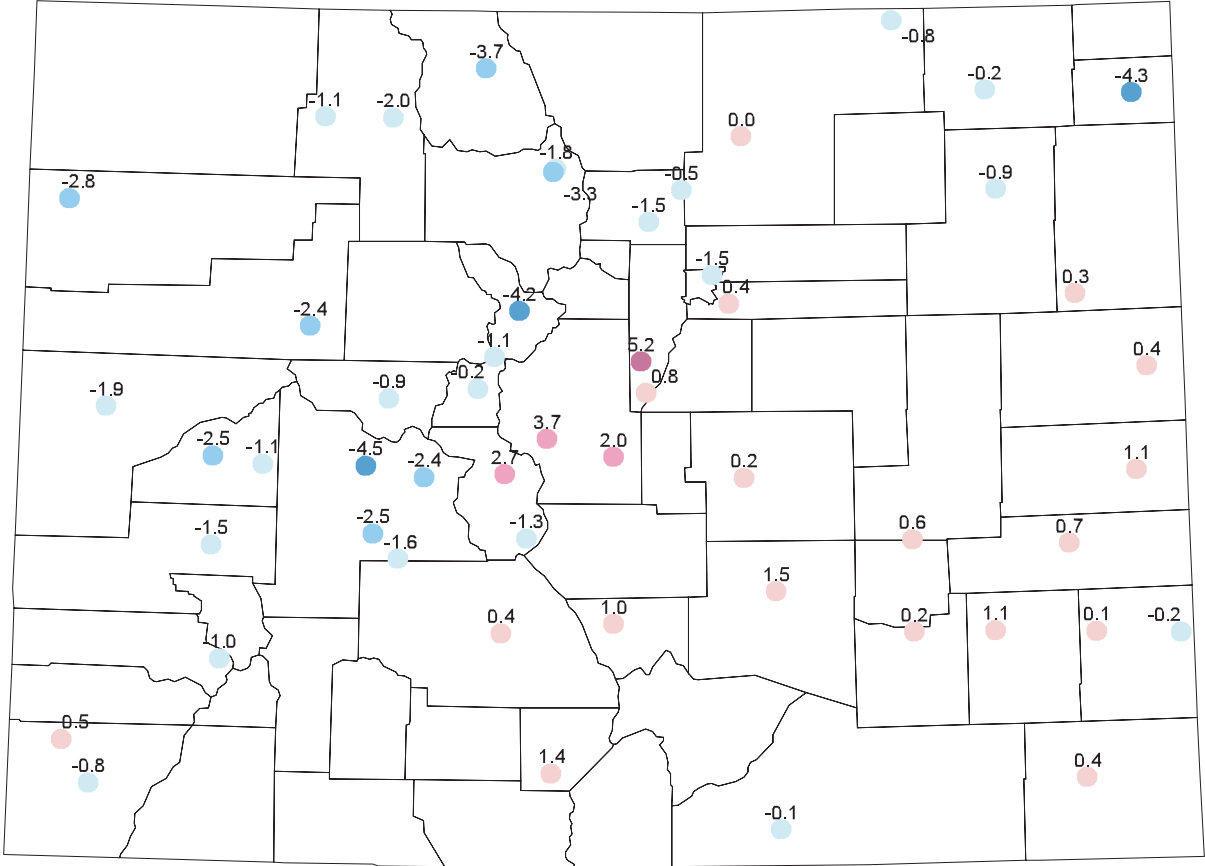

# Colorado

Temperature Anomaly  
(degrees F)

- > 10
- 8 - 9.9
- 6 - 7.9
- 4 - 5.9
- 2 - 3.9
- 0 - 1.9
- -2 - -0.1
- -4 - -2.1
- -6 - -4.1
- -8 - -6.1
- -10 - -8.1
- < -10

November 2002 temperature departures from the 1961-1990 average.