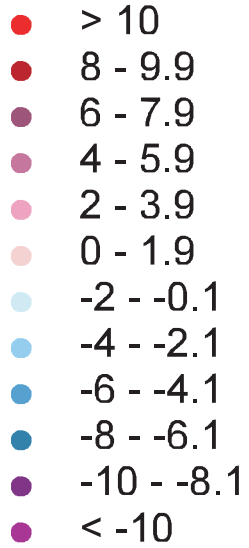

COLORADO

Temperature Anomaly
(degrees F)

April 2003 temperature departures from the 1971-2000 averages.