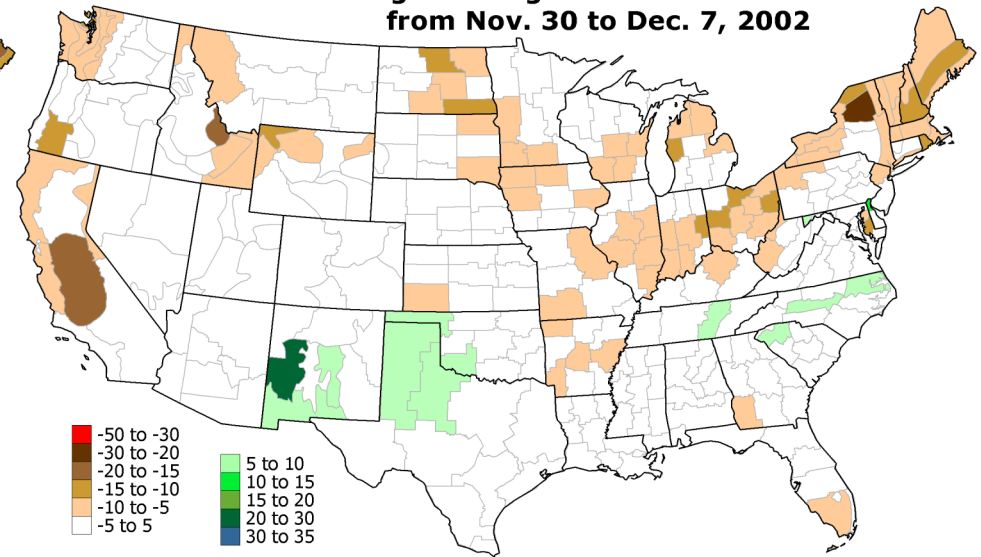

1-Week Drought Blend Percentile Change

Change in Short-Term Blend Percentile from Nov. 30 to Dec. 7, 2002

Change in Long-Term Blend Percentile from Nov. 30 to Dec. 7, 2002

Change in "Unified" Blend Percentile from Nov. 30 to Dec. 7, 2002