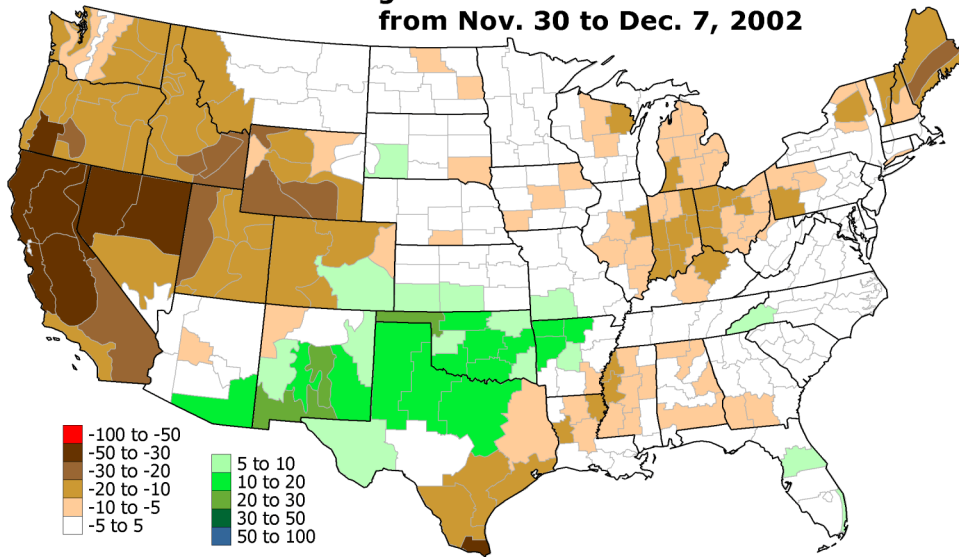

1-Week Drought Blend Percentile Change

Change in Short-Term Blend Percentile from Nov. 30 to Dec. 7, 2002

Change in Long-Term Blend Percentile from Nov. 30 to Dec. 7, 2002

Change in "Unified" Blend Percentile from Nov. 30 to Dec. 7, 2002